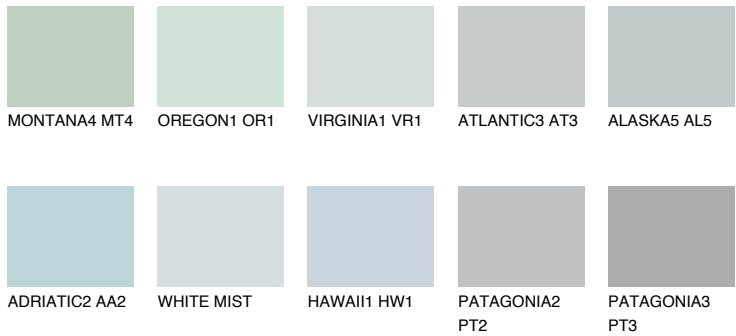

COLOUR DETAILS

ADRIATIC1 AA1

67% TSR 65%

Matching colours

COLOURS

INTENSE

For more information on plasters and paints, go to www.ceresit.lv

*The presented colours refer to plasters and paints offered by Ceresit. Due to the use of digital techniques, the presented colours might not represent the original ones, thus they cannot be considered as a reliable colour presentation. We recommend checking the authentic colour samples.