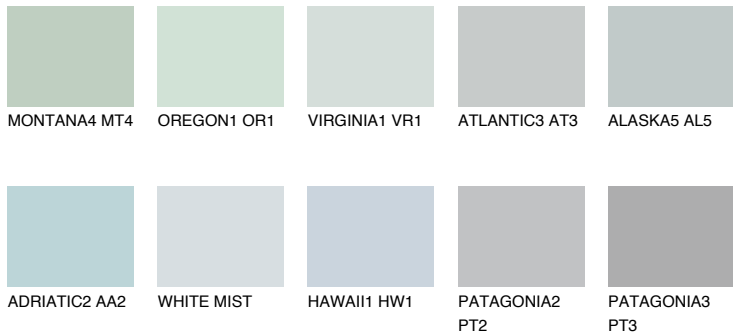

COLOUR DETAILS

ADRIATIC1 AA1

67% TSR 65%

Matching colours

COLOURS

INTENSE

For more information on plasters and paints, go to www.ceresit.lv

*The presented colours refer to plasters and paints offered by Ceresit. Due to the use of digital techniques, the presented colours might not represent the original ones, thus they cannot be considered as a reliable colour presentation. We recommend checking the authentic colour samples.