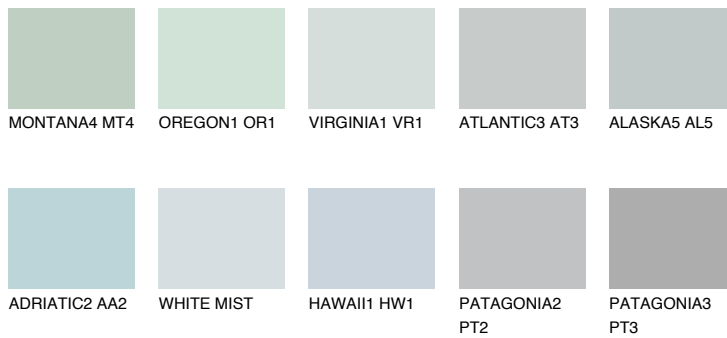

COLOUR DETAILS

ADRIATIC1 AA1

67% TSR 65%

Matching colours

COLOURS

INTENSE

For more information on plasters and paints, go to www.ceresit.lv

*The presented colours refer to plasters and paints offered by Ceresit. Due to the use of digital techniques, the presented colours might not represent the original ones, thus they cannot be considered as a reliable colour presentation. We recommend checking the authentic colour samples.