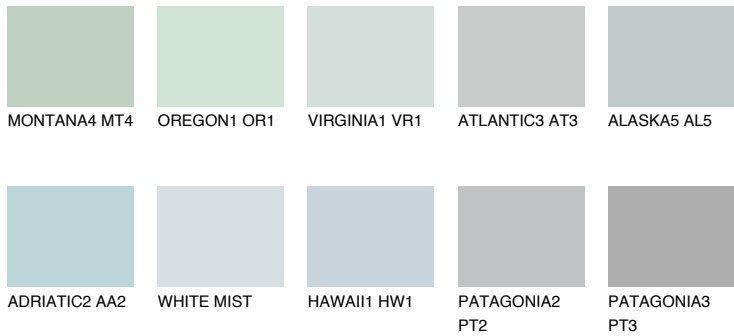

COLOUR DETAILS

ADRIATIC1 AA1

67% TSR 65%

Matching colours

COLOURS

INTENSE

For more information on plasters and paints, go to www.ceresit.lv

*The presented colours refer to plasters and paints offered by Ceresit. Due to the use of digital techniques, the presented colours might not represent the original ones, thus they cannot be considered as a reliable colour presentation. We recommend checking the authentic colour samples.