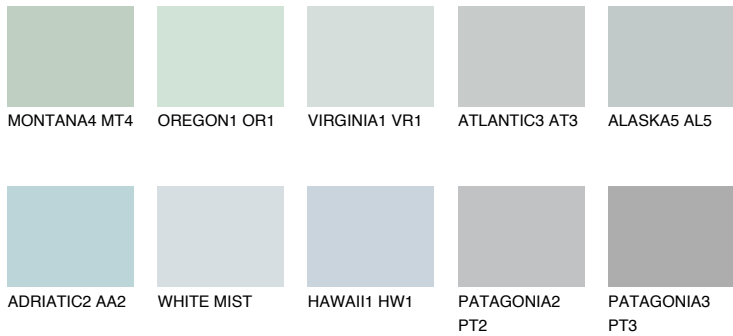

# COLOUR DETAILS

## ADRIATIC1 AA1

67% TSR 65%

### Matching colours

#### COLOURS