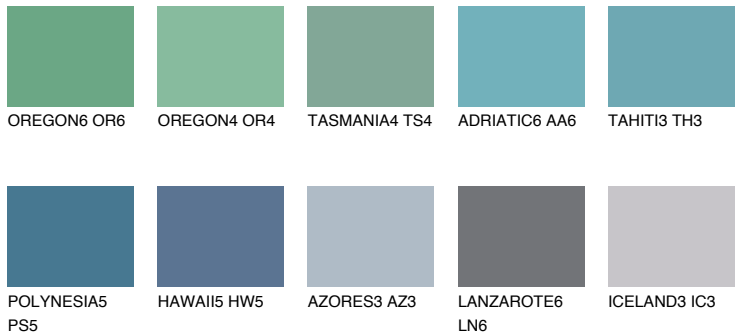

COLOUR DETAILS

TAHITI4 TH4

☀ 21% **TSR** 24%

Matching colours

COLOURS

INTENSE

For more information on plasters and paints, go to www.ceresit.lv

*The presented colours refer to plasters and paints offered by Ceresit. Due to the use of digital techniques, the presented colours might not represent the original ones, thus they cannot be considered as a reliable colour presentation. We recommend checking the authentic colour samples.