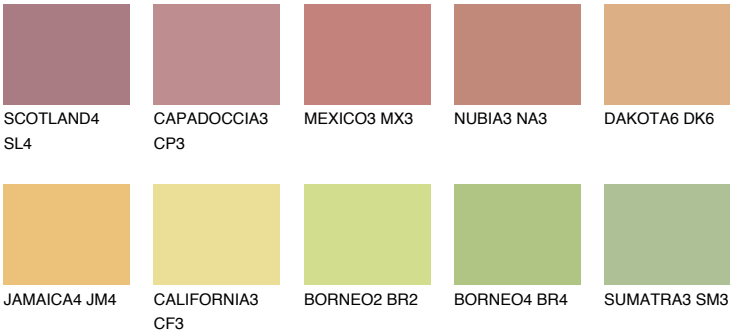

GOA4 GA4

49% **TSR** 58%

Matching colours

COLOURS

INTENSE

For more information on plasters and paints, go to www.ceresit.lv

*The presented colours refer to plasters and paints offered by Ceresit. Due to the use of digital techniques, the presented colours might not represent the original ones, thus they cannot be considered as a reliable colour presentation. We recommend checking the authentic colour samples.