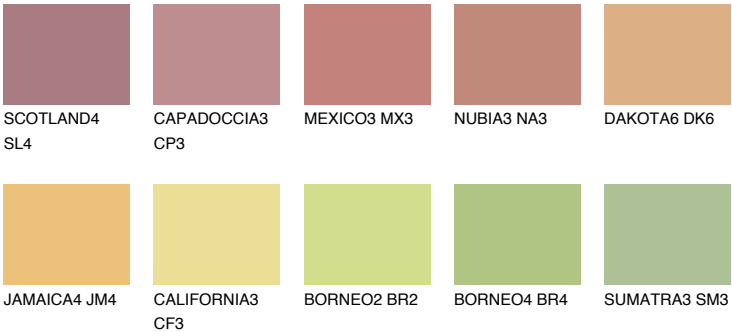

GOA4 GA4

49% **TSR** 58%

Matching colours

COLOURS

INTENSE

For more information on plasters and paints, go to www.ceresit.lv

*The presented colours refer to plasters and paints offered by Ceresit. Due to the use of digital techniques, the presented colours might not represent the original ones, thus they cannot be considered as a reliable colour presentation. We recommend checking the authentic colour samples.