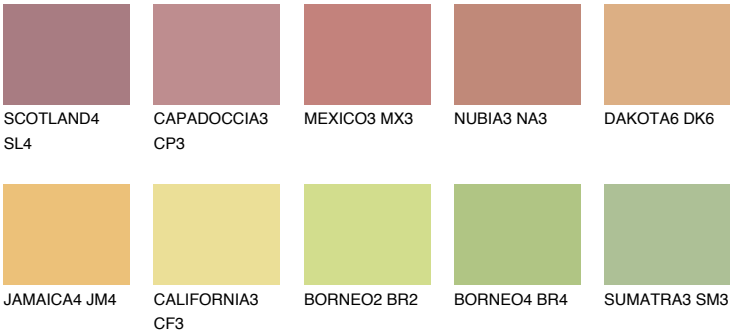

## GOA4 GA4

49% **TSR** 58%

### Matching colours

#### COLOURS

#### INTENSE

For more information on plasters and paints, go to [www.ceresit.lv](http://www.ceresit.lv)

\*The presented colours refer to plasters and paints offered by Ceresit. Due to the use of digital techniques, the presented colours might not represent the original ones, thus they cannot be considered as a reliable colour presentation. We recommend checking the authentic colour samples.