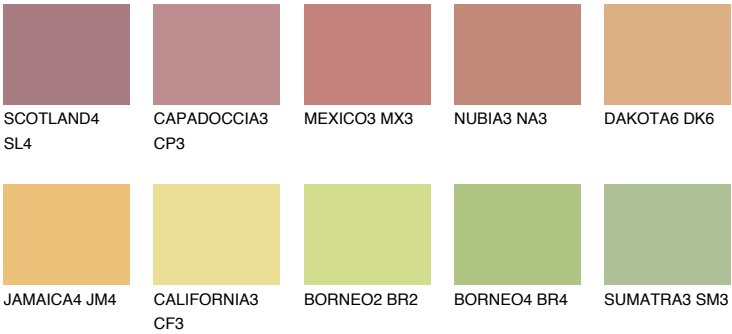

**GOA4 GA4**

49% **TSR** 58%

## Matching colours

### COLOURS

### INTENSE

For more information on plasters and paints, go to [www.ceresit.lv](http://www.ceresit.lv)

\*The presented colours refer to plasters and paints offered by Ceresit. Due to the use of digital techniques, the presented colours might not represent the original ones, thus they cannot be considered as a reliable colour presentation. We recommend checking the authentic colour samples.