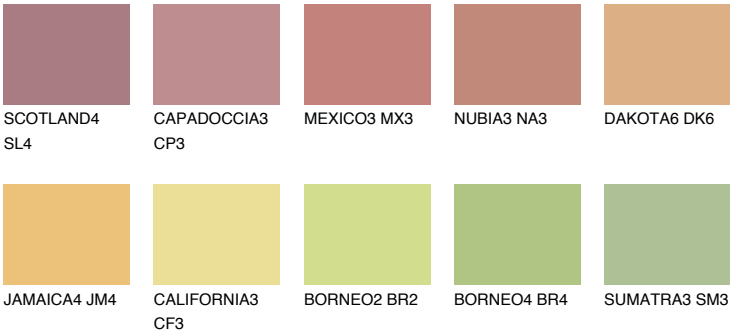

GOA4 GA4

49% **TSR** 58%

Matching colours

COLOURS

INTENSE

For more information on plasters and paints, go to www.ceresit.lv

*The presented colours refer to plasters and paints offered by Ceresit. Due to the use of digital techniques, the presented colours might not represent the original ones, thus they cannot be considered as a reliable colour presentation. We recommend checking the authentic colour samples.