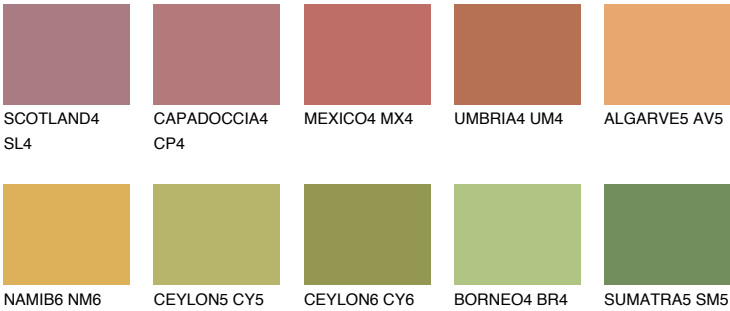

## GOA5 GA5

36% **TSR** 41%

### Matching colours

#### COLOURS

#### INTENSE

For more information on plasters and paints, go to [www.ceresit.lv](http://www.ceresit.lv)

\*The presented colours refer to plasters and paints offered by Ceresit. Due to the use of digital techniques, the presented colours might not represent the original ones, thus they cannot be considered as a reliable colour presentation. We recommend checking the authentic colour samples.