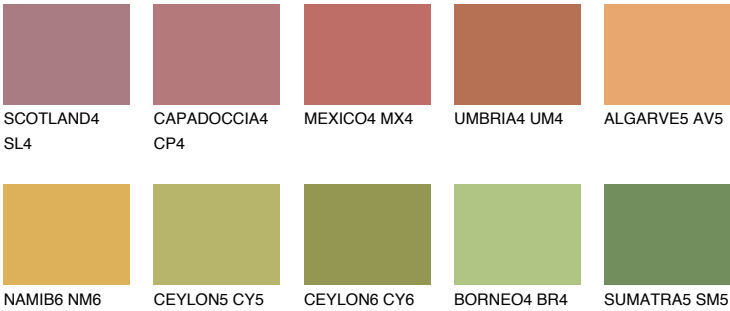

GOA5 GA5

36% **TSR** 41%

Matching colours

COLOURS

INTENSE

For more information on plasters and paints, go to www.ceresit.lv

*The presented colours refer to plasters and paints offered by Ceresit. Due to the use of digital techniques, the presented colours might not represent the original ones, thus they cannot be considered as a reliable colour presentation. We recommend checking the authentic colour samples.