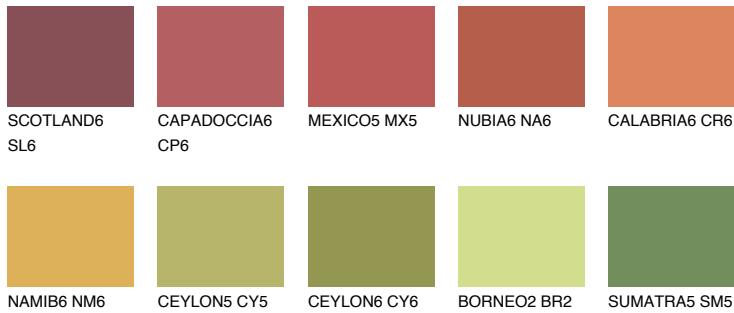

COLOUR DETAILS

GOA6 GA6

☀ 22% **TSR 28%**

Matching colours

COLOURS

INTENSE

For more information on plasters and paints, go to www.ceresit.lv

*The presented colours refer to plasters and paints offered by Ceresit. Due to the use of digital techniques, the presented colours might not represent the original ones, thus they cannot be considered as a reliable colour presentation. We recommend checking the authentic colour samples.