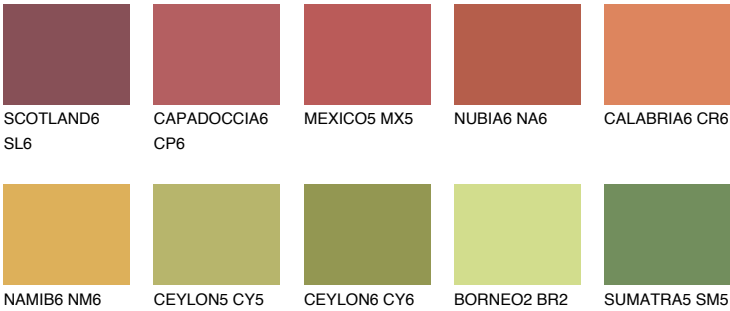

GOA6 GA6

22% **TSR** 28%

Matching colours

COLOURS

INTENSE

For more information on plasters and paints, go to www.ceresit.lv

*The presented colours refer to plasters and paints offered by Ceresit. Due to the use of digital techniques, the presented colours might not represent the original ones, thus they cannot be considered as a reliable colour presentation. We recommend checking the authentic colour samples.