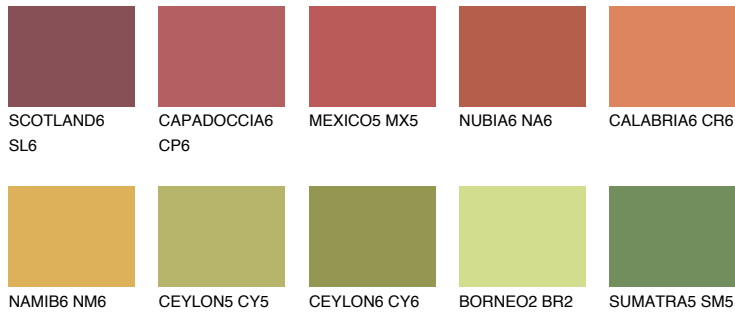

COLOUR DETAILS

GOA6 GA6

☀ 22% **TSR 28%**

Matching colours

COLOURS

INTENSE

For more information on plasters and paints, go to www.ceresit.lv

*The presented colours refer to plasters and paints offered by Ceresit. Due to the use of digital techniques, the presented colours might not represent the original ones, thus they cannot be considered as a reliable colour presentation. We recommend checking the authentic colour samples.