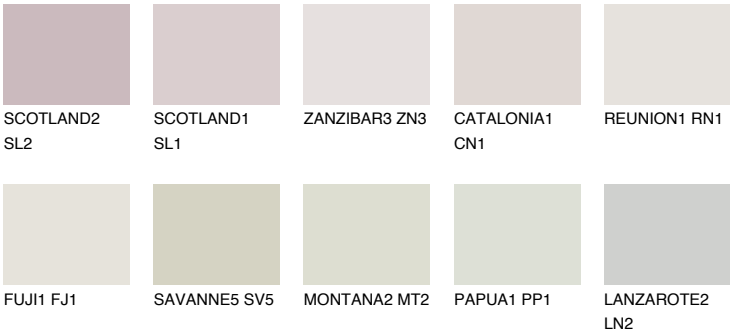

PHUKET1 PK1

78% **TSR** 74%

Matching colours

COLOURS

INTENSE

For more information on plasters and paints, go to www.ceresit.lv

*The presented colours refer to plasters and paints offered by Ceresit. Due to the use of digital techniques, the presented colours might not represent the original ones, thus they cannot be considered as a reliable colour presentation. We recommend checking the authentic colour samples.