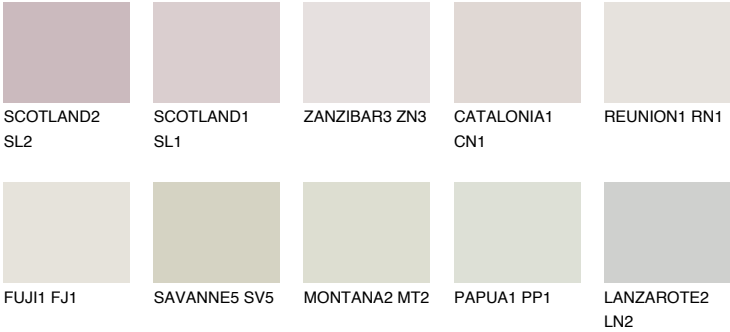

PHUKET1 PK1

78% TSR 74%

Matching colours

COLOURS

INTENSE

For more information on plasters and paints, go to www.ceresit.lv

*The presented colours refer to plasters and paints offered by Ceresit. Due to the use of digital techniques, the presented colours might not represent the original ones, thus they cannot be considered as a reliable colour presentation. We recommend checking the authentic colour samples.