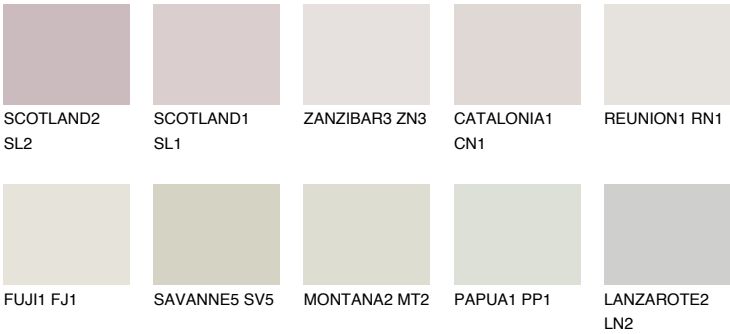

## PHUKET1 PK1

78% TSR 74%

### Matching colours

#### COLOURS

#### INTENSE

For more information on plasters and paints, go to [www.ceresit.lv](http://www.ceresit.lv)

\*The presented colours refer to plasters and paints offered by Ceresit. Due to the use of digital techniques, the presented colours might not represent the original ones, thus they cannot be considered as a reliable colour presentation. We recommend checking the authentic colour samples.