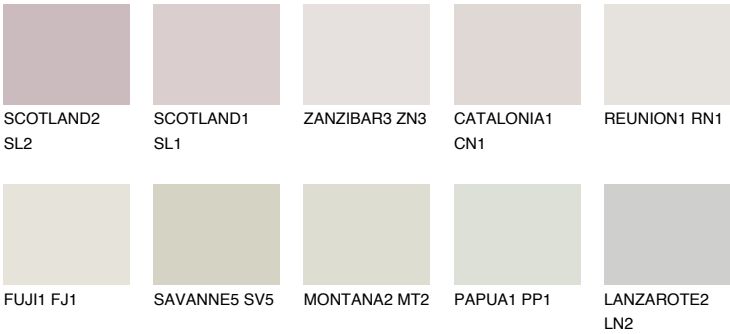

PHUKET1 PK1

78% TSR 74%

Matching colours

COLOURS

INTENSE

For more information on plasters and paints, go to www.ceresit.lv

*The presented colours refer to plasters and paints offered by Ceresit. Due to the use of digital techniques, the presented colours might not represent the original ones, thus they cannot be considered as a reliable colour presentation. We recommend checking the authentic colour samples.