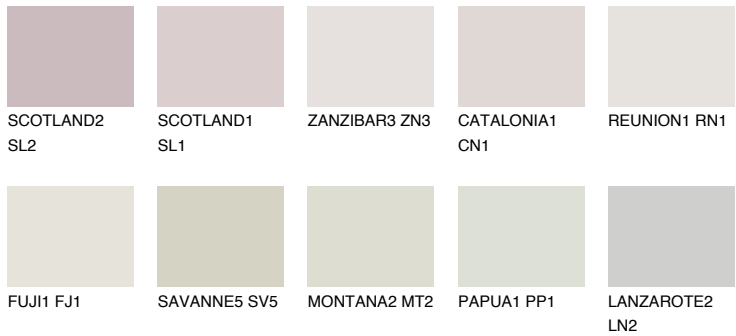

COLOUR DETAILS

PHUKET1 PK1

78% TSR 74%

Matching colours

COLOURS

INTENSE

For more information on plasters and paints, go to www.ceresit.lv

*The presented colours refer to plasters and paints offered by Ceresit. Due to the use of digital techniques, the presented colours might not represent the original ones, thus they cannot be considered as a reliable colour presentation. We recommend checking the authentic colour samples.