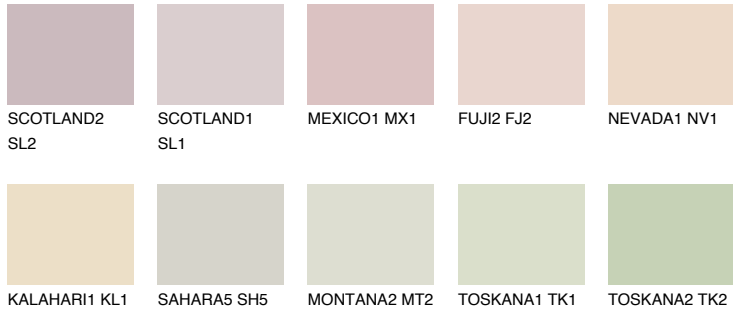

COLOUR DETAILS

PHUKET2 PK2

69% TSR 69%

Matching colours

COLOURS

INTENSE

For more information on plasters and paints, go to www.ceresit.lv

*The presented colours refer to plasters and paints offered by Ceresit. Due to the use of digital techniques, the presented colours might not represent the original ones, thus they cannot be considered as a reliable colour presentation. We recommend checking the authentic colour samples.