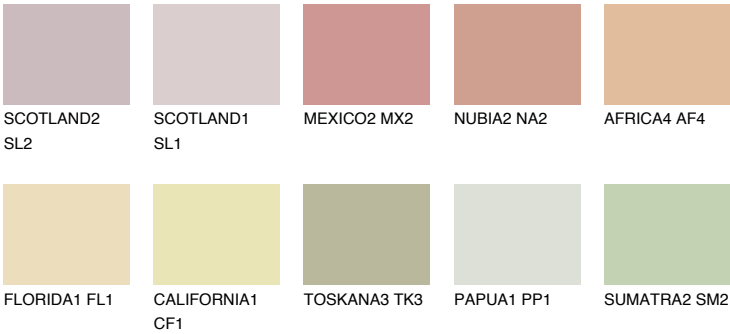

PHUKET3 PK3

66% **TSR** 67%

Matching colours

COLOURS

INTENSE

For more information on plasters and paints, go to www.ceresit.lv

*The presented colours refer to plasters and paints offered by Ceresit. Due to the use of digital techniques, the presented colours might not represent the original ones, thus they cannot be considered as a reliable colour presentation. We recommend checking the authentic colour samples.