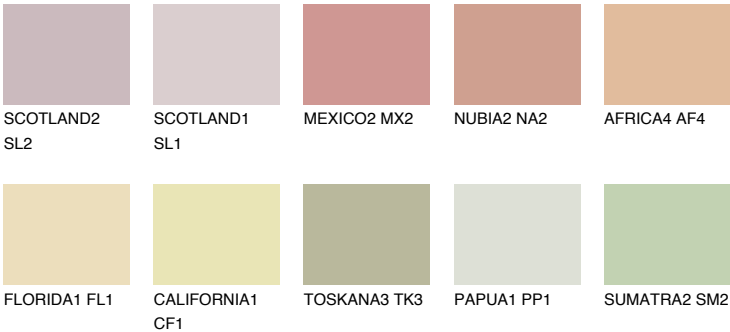

## PHUKET3 PK3

66% **TSR** 67%

### Matching colours

#### COLOURS

#### INTENSE

For more information on plasters and paints, go to [www.ceresit.lv](http://www.ceresit.lv)

\*The presented colours refer to plasters and paints offered by Ceresit. Due to the use of digital techniques, the presented colours might not represent the original ones, thus they cannot be considered as a reliable colour presentation. We recommend checking the authentic colour samples.