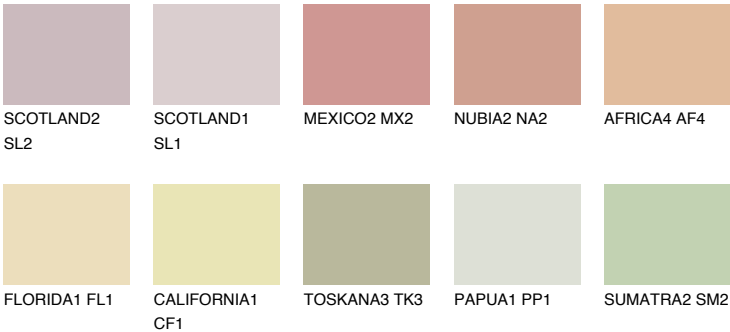

PHUKET3 PK3

66% TSR 67%

Matching colours

COLOURS

INTENSE

For more information on plasters and paints, go to www.ceresit.lv

*The presented colours refer to plasters and paints offered by Ceresit. Due to the use of digital techniques, the presented colours might not represent the original ones, thus they cannot be considered as a reliable colour presentation. We recommend checking the authentic colour samples.