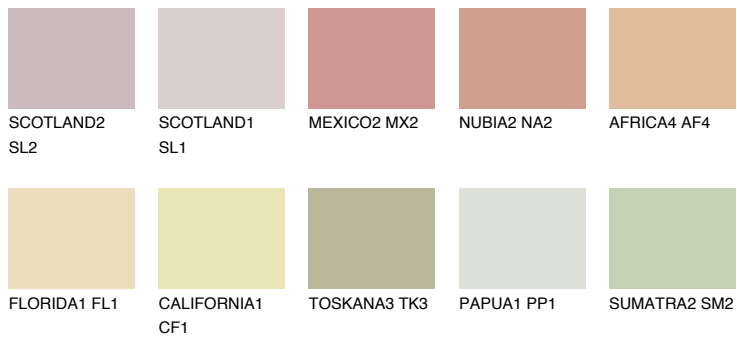

## PHUKET3 PK3

66% TSR 67%

### Matching colours

#### COLOURS

#### INTENSE

For more information on plasters and paints, go to [www.ceresit.lv](http://www.ceresit.lv)

\*The presented colours refer to plasters and paints offered by Ceresit. Due to the use of digital techniques, the presented colours might not represent the original ones, thus they cannot be considered as a reliable colour presentation. We recommend checking the authentic colour samples.