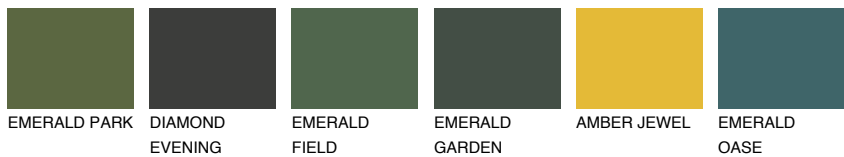

PHUKET3 PK3

66% TSR 67%

Matching colours

COLOURS

INTENSE

For more information on plasters and paints, go to www.ceresit.lv

*The presented colours refer to plasters and paints offered by Ceresit. Due to the use of digital techniques, the presented colours might not represent the original ones, thus they cannot be considered as a reliable colour presentation. We recommend checking the authentic colour samples.