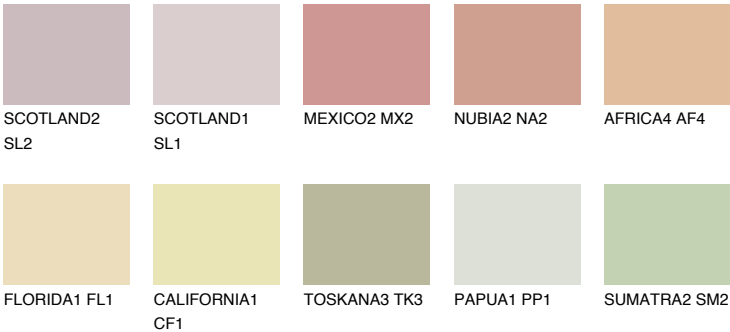

## PHUKET3 PK3

66% TSR 67%

### Matching colours

#### COLOURS

#### INTENSE

For more information on plasters and paints, go to [www.ceresit.lv](http://www.ceresit.lv)

\*The presented colours refer to plasters and paints offered by Ceresit. Due to the use of digital techniques, the presented colours might not represent the original ones, thus they cannot be considered as a reliable colour presentation. We recommend checking the authentic colour samples.