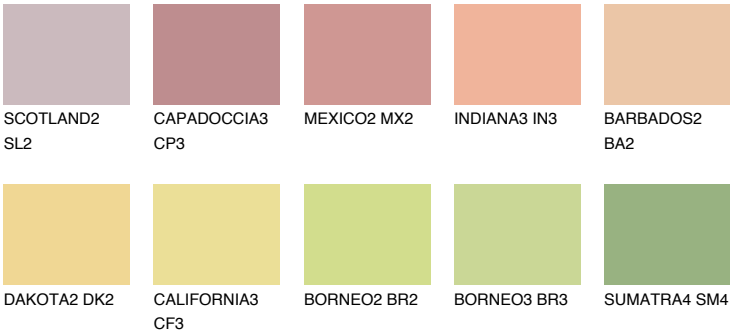

PHUKET4 PK4

58% **TSR** 61%

Matching colours

COLOURS

INTENSE

For more information on plasters and paints, go to www.ceresit.lv

*The presented colours refer to plasters and paints offered by Ceresit. Due to the use of digital techniques, the presented colours might not represent the original ones, thus they cannot be considered as a reliable colour presentation. We recommend checking the authentic colour samples.