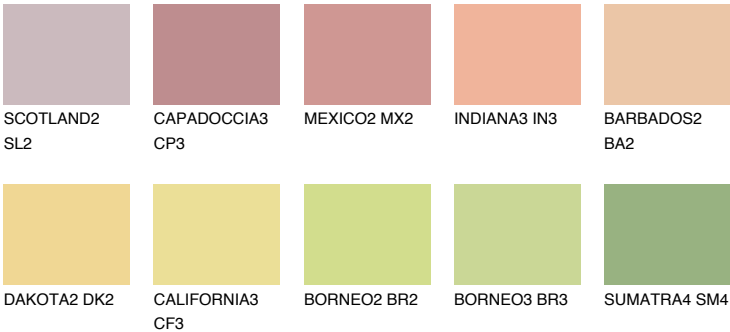

## PHUKET4 PK4

58% **TSR** 61%

### Matching colours

#### COLOURS

#### INTENSE

For more information on plasters and paints, go to [www.ceresit.lv](http://www.ceresit.lv)

\*The presented colours refer to plasters and paints offered by Ceresit. Due to the use of digital techniques, the presented colours might not represent the original ones, thus they cannot be considered as a reliable colour presentation. We recommend checking the authentic colour samples.