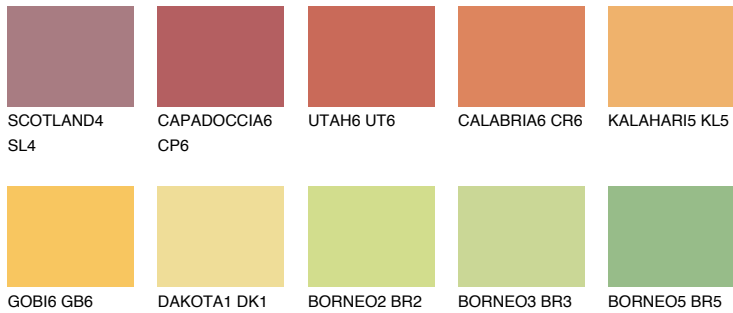

COLOUR DETAILS

PHUKET5 PK5

49% TSR 57%

Matching colours

COLOURS

INTENSE

For more information on plasters and paints, go to www.ceresit.lv

*The presented colours refer to plasters and paints offered by Ceresit. Due to the use of digital techniques, the presented colours might not represent the original ones, thus they cannot be considered as a reliable colour presentation. We recommend checking the authentic colour samples.