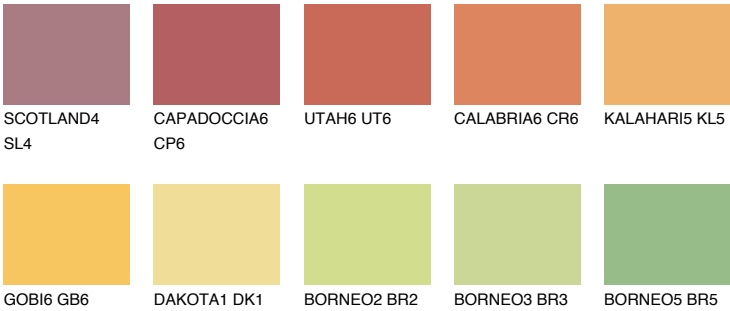

PHUKET5 PK5

49% **TSR** 57%

Matching colours

COLOURS

INTENSE

For more information on plasters and paints, go to www.ceresit.lv

*The presented colours refer to plasters and paints offered by Ceresit. Due to the use of digital techniques, the presented colours might not represent the original ones, thus they cannot be considered as a reliable colour presentation. We recommend checking the authentic colour samples.