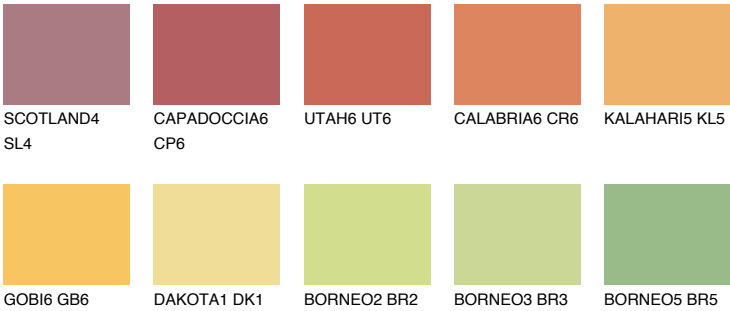

## PHUKET5 PK5

49% TSR 57%

### Matching colours

#### COLOURS

#### INTENSE

For more information on plasters and paints, go to [www.ceresit.lv](http://www.ceresit.lv)

\*The presented colours refer to plasters and paints offered by Ceresit. Due to the use of digital techniques, the presented colours might not represent the original ones, thus they cannot be considered as a reliable colour presentation. We recommend checking the authentic colour samples.