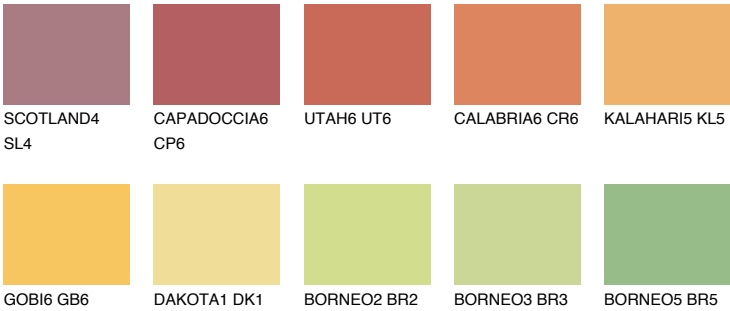

PHUKET5 PK5

49% TSR 57%

Matching colours

COLOURS

INTENSE

For more information on plasters and paints, go to www.ceresit.lv

*The presented colours refer to plasters and paints offered by Ceresit. Due to the use of digital techniques, the presented colours might not represent the original ones, thus they cannot be considered as a reliable colour presentation. We recommend checking the authentic colour samples.