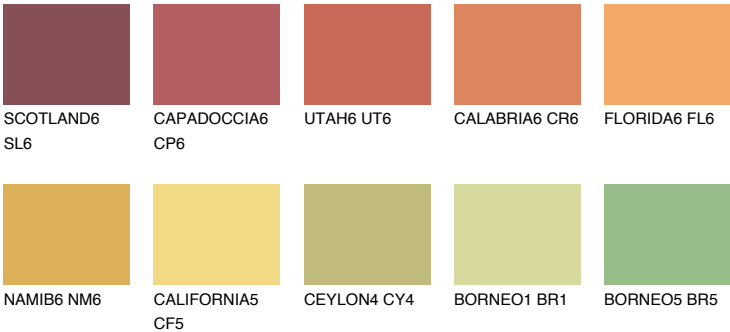

PHUKET6 PK6

43% TSR 56%

Matching colours

COLOURS

INTENSE

For more information on plasters and paints, go to www.ceresit.lv

*The presented colours refer to plasters and paints offered by Ceresit. Due to the use of digital techniques, the presented colours might not represent the original ones, thus they cannot be considered as a reliable colour presentation. We recommend checking the authentic colour samples.