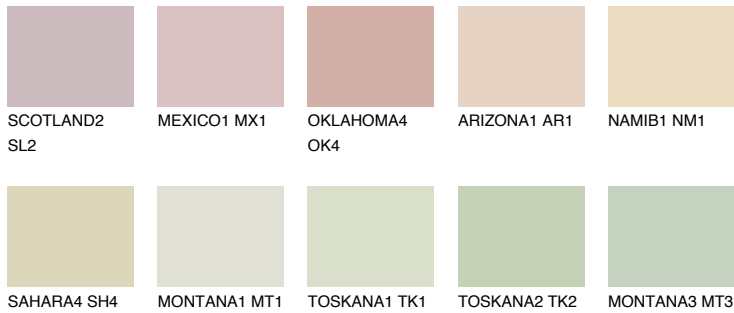

COLOUR DETAILS

KALAHARI1 KL1

75% TSR 71%

Matching colours

COLOURS

INTENSE

For more information on plasters and paints, go to www.ceresit.lv

*The presented colours refer to plasters and paints offered by Ceresit. Due to the use of digital techniques, the presented colours might not represent the original ones, thus they cannot be considered as a reliable colour presentation. We recommend checking the authentic colour samples.