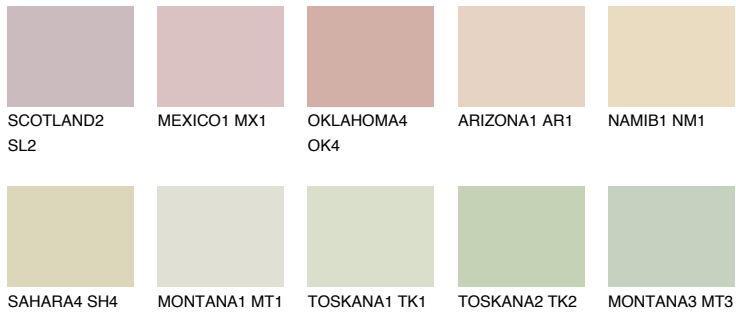

COLOUR DETAILS

KALAHARI1 KL1

75% TSR 71%

Matching colours

COLOURS

INTENSE

For more information on plasters and paints, go to www.ceresit.lv

*The presented colours refer to plasters and paints offered by Ceresit. Due to the use of digital techniques, the presented colours might not represent the original ones, thus they cannot be considered as a reliable colour presentation. We recommend checking the authentic colour samples.