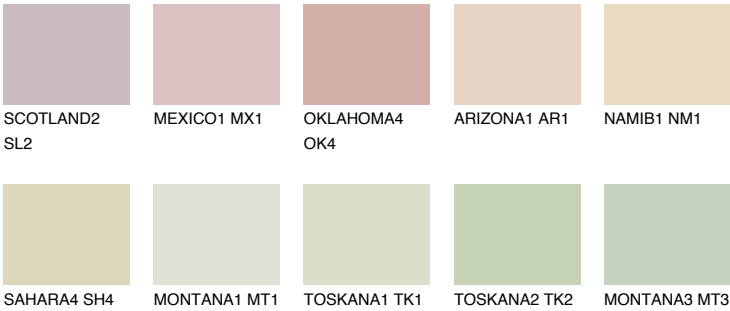

KALAHARI1 KL1

75% **TSR** 71%

Matching colours

COLOURS

INTENSE

For more information on plasters and paints, go to www.ceresit.lv

*The presented colours refer to plasters and paints offered by Ceresit. Due to the use of digital techniques, the presented colours might not represent the original ones, thus they cannot be considered as a reliable colour presentation. We recommend checking the authentic colour samples.