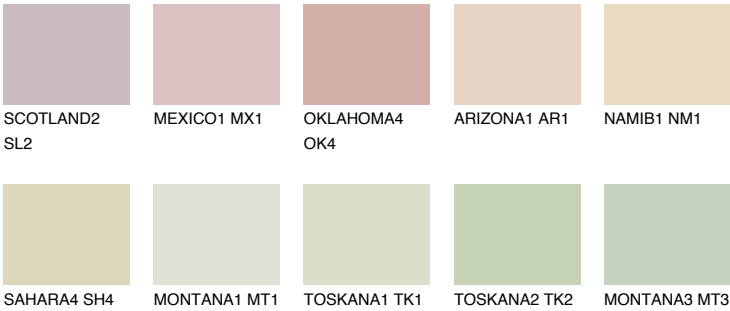

## KALAHARI1 KL1

75% **TSR** 71%

### Matching colours

#### COLOURS

#### INTENSE

For more information on plasters and paints, go to [www.ceresit.lv](http://www.ceresit.lv)

\*The presented colours refer to plasters and paints offered by Ceresit. Due to the use of digital techniques, the presented colours might not represent the original ones, thus they cannot be considered as a reliable colour presentation. We recommend checking the authentic colour samples.