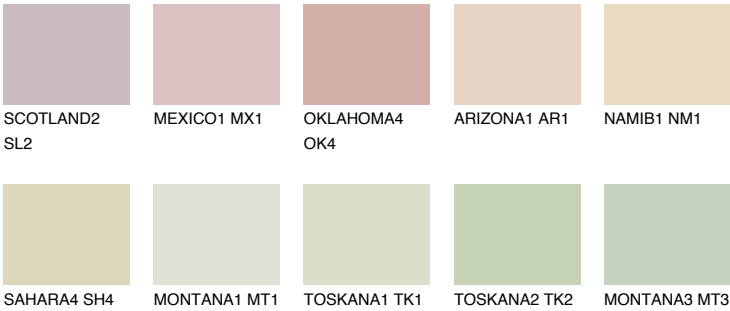

COLOUR DETAILS

KALAHARI1 KL1

75% TSR 71%

Matching colours

COLOURS

INTENSE

For more information on plasters and paints, go to www.ceresit.lv

*The presented colours refer to plasters and paints offered by Ceresit. Due to the use of digital techniques, the presented colours might not represent the original ones, thus they cannot be considered as a reliable colour presentation. We recommend checking the authentic colour samples.