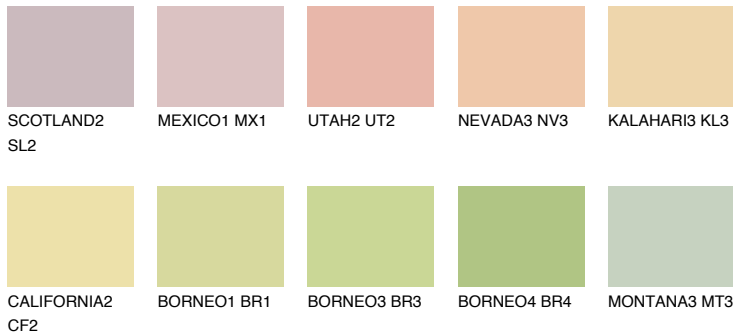

COLOUR DETAILS

KALAHARI2 KL2

71% TSR 69%

Matching colours

COLOURS

INTENSE

For more information on plasters and paints, go to www.ceresit.lv

*The presented colours refer to plasters and paints offered by Ceresit. Due to the use of digital techniques, the presented colours might not represent the original ones, thus they cannot be considered as a reliable colour presentation. We recommend checking the authentic colour samples.