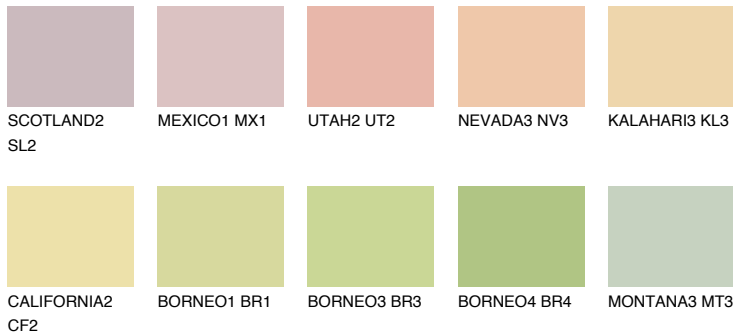

# COLOUR DETAILS

## KALAHARI2 KL2

71% TSR 69%

### Matching colours

#### COLOURS