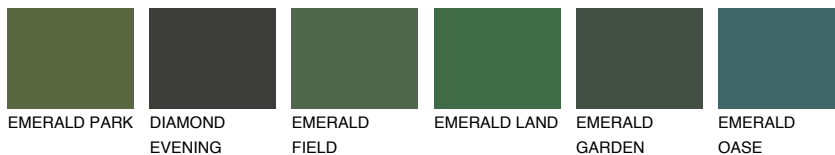

COLOUR DETAILS

KALAHARI2 KL2

71% TSR 69%

Matching colours

COLOURS

INTENSE

For more information on plasters and paints, go to www.ceresit.lv

*The presented colours refer to plasters and paints offered by Ceresit. Due to the use of digital techniques, the presented colours might not represent the original ones, thus they cannot be considered as a reliable colour presentation. We recommend checking the authentic colour samples.