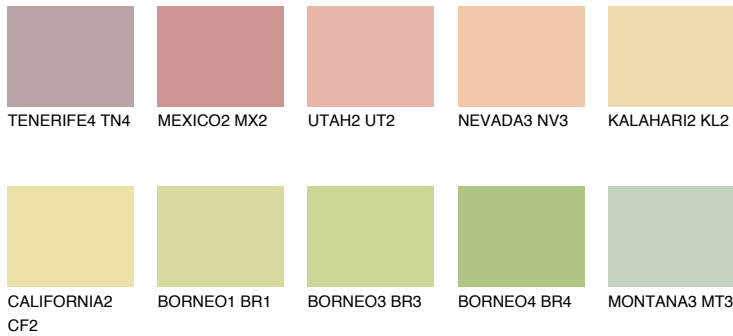

COLOUR DETAILS

KALAHARI3 KL3

69% TSR 67%

Matching colours

COLOURS

INTENSE

For more information on plasters and paints, go to www.ceresit.lv

*The presented colours refer to plasters and paints offered by Ceresit. Due to the use of digital techniques, the presented colours might not represent the original ones, thus they cannot be considered as a reliable colour presentation. We recommend checking the authentic colour samples.