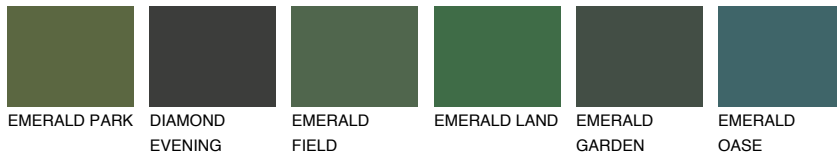

COLOUR DETAILS

KALAHARI3 KL3

69% TSR 67%

Matching colours

COLOURS

INTENSE

For more information on plasters and paints, go to www.ceresit.lv

*The presented colours refer to plasters and paints offered by Ceresit. Due to the use of digital techniques, the presented colours might not represent the original ones, thus they cannot be considered as a reliable colour presentation. We recommend checking the authentic colour samples.