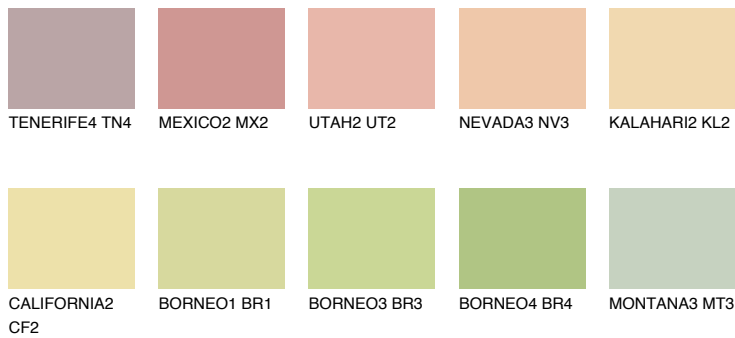

# COLOUR DETAILS

## KALAHARI3 KL3

69% TSR 67%

### Matching colours

#### COLOURS