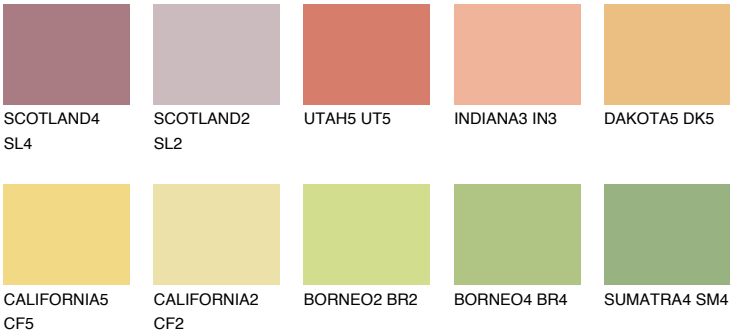

COLOUR DETAILS

KALAHARI4 KL4

59% TSR 64%

Matching colours

COLOURS

INTENSE

For more information on plasters and paints, go to www.ceresit.lv

*The presented colours refer to plasters and paints offered by Ceresit. Due to the use of digital techniques, the presented colours might not represent the original ones, thus they cannot be considered as a reliable colour presentation. We recommend checking the authentic colour samples.