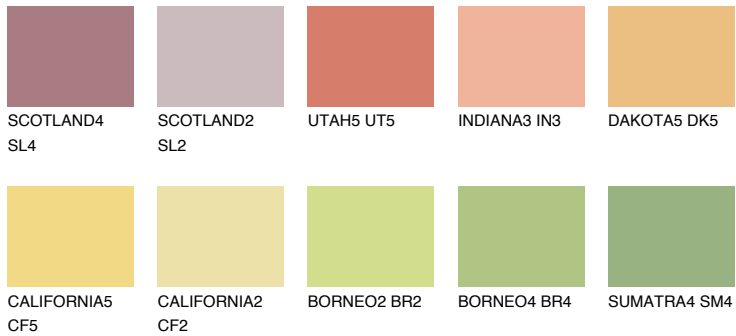

COLOUR DETAILS

KALAHARI4 KL4

59% TSR 64%

Matching colours

COLOURS

INTENSE

For more information on plasters and paints, go to www.ceresit.lv

*The presented colours refer to plasters and paints offered by Ceresit. Due to the use of digital techniques, the presented colours might not represent the original ones, thus they cannot be considered as a reliable colour presentation. We recommend checking the authentic colour samples.