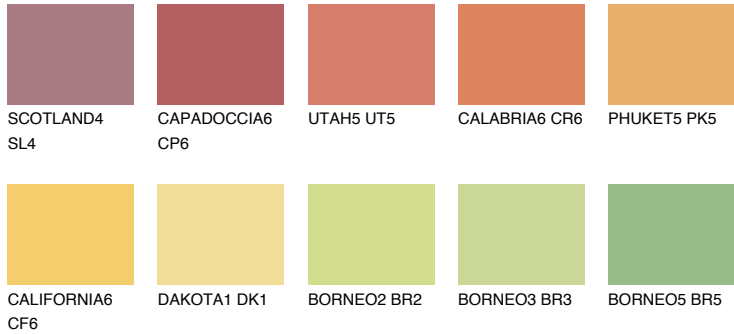

COLOUR DETAILS

KALAHARI5 KL5

51% TSR 58%

Matching colours

COLOURS

INTENSE

For more information on plasters and paints, go to www.ceresit.lv

*The presented colours refer to plasters and paints offered by Ceresit. Due to the use of digital techniques, the presented colours might not represent the original ones, thus they cannot be considered as a reliable colour presentation. We recommend checking the authentic colour samples.