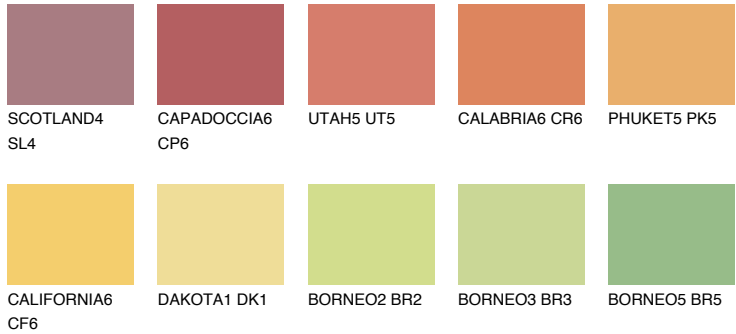

# COLOUR DETAILS

## KALAHARI5 KL5

51% TSR 58%

### Matching colours

#### COLOURS