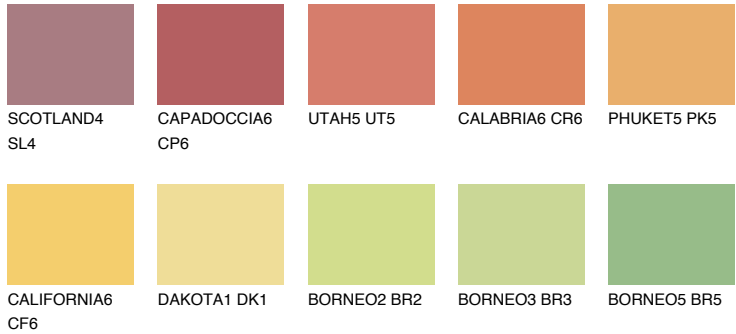

COLOUR DETAILS

KALAHARI5 KL5

51% TSR 58%

Matching colours

COLOURS

INTENSE

For more information on plasters and paints, go to www.ceresit.lv

*The presented colours refer to plasters and paints offered by Ceresit. Due to the use of digital techniques, the presented colours might not represent the original ones, thus they cannot be considered as a reliable colour presentation. We recommend checking the authentic colour samples.