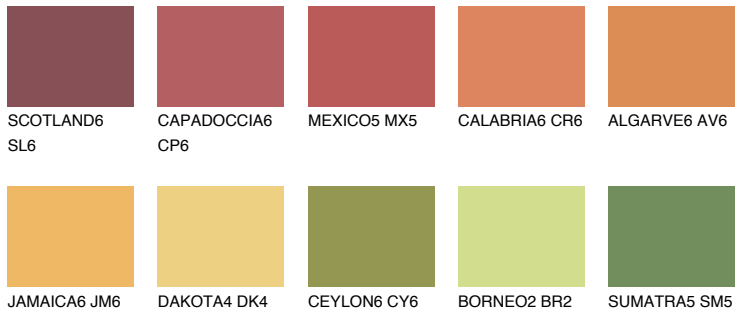

# COLOUR DETAILS

## KALAHARI6 KL6

33% TSR 44%

### Matching colours

#### COLOURS