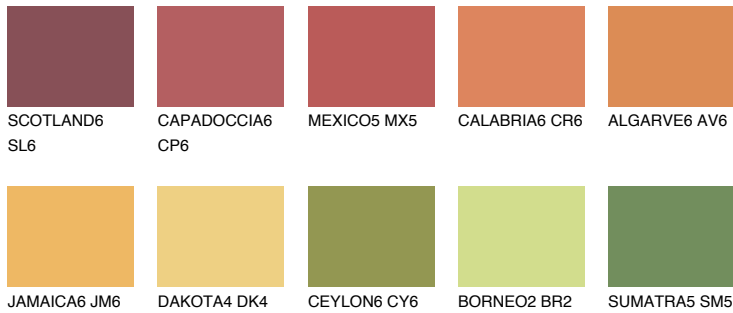

COLOUR DETAILS

KALAHARI6 KL6

33% TSR 44%

Matching colours

COLOURS

INTENSE

For more information on plasters and paints, go to www.ceresit.lv

*The presented colours refer to plasters and paints offered by Ceresit. Due to the use of digital techniques, the presented colours might not represent the original ones, thus they cannot be considered as a reliable colour presentation. We recommend checking the authentic colour samples.