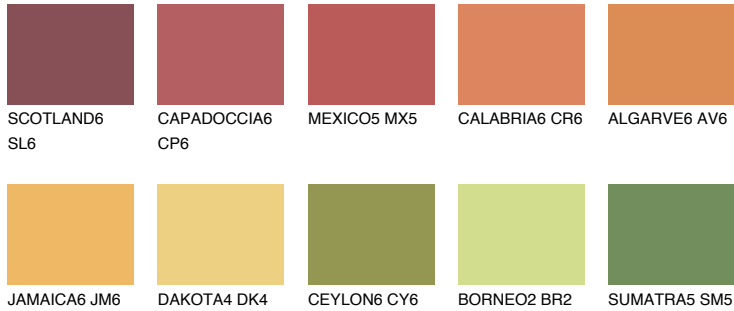

# COLOUR DETAILS

## KALAHARI6 KL6

33% TSR 44%

### Matching colours

#### COLOURS