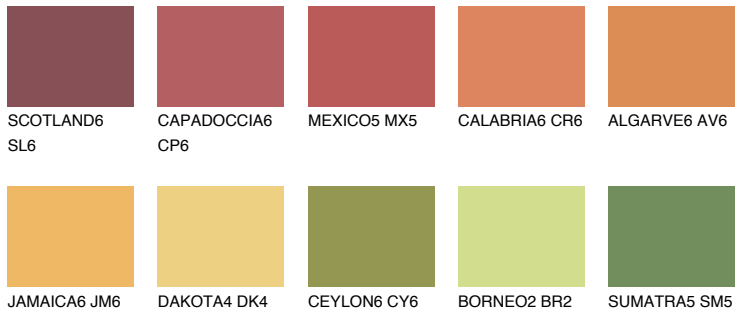

COLOUR DETAILS

KALAHARI6 KL6

33% TSR 44%

Matching colours

COLOURS

INTENSE

For more information on plasters and paints, go to www.ceresit.lv

*The presented colours refer to plasters and paints offered by Ceresit. Due to the use of digital techniques, the presented colours might not represent the original ones, thus they cannot be considered as a reliable colour presentation. We recommend checking the authentic colour samples.