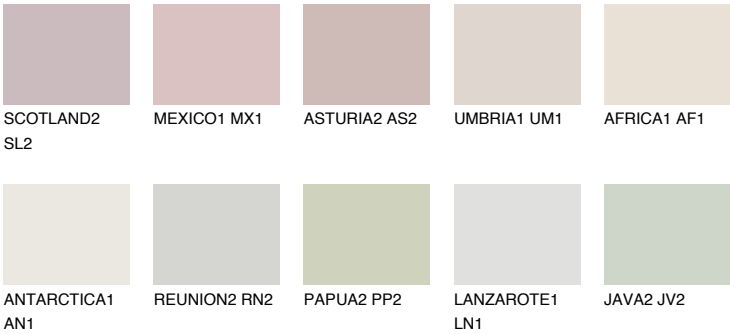

## JAMAICA1 JM1

76% **TSR** 72%

### Matching colours

#### COLOURS

#### INTENSE

For more information on plasters and paints, go to [www.ceresit.lv](http://www.ceresit.lv)

\*The presented colours refer to plasters and paints offered by Ceresit. Due to the use of digital techniques, the presented colours might not represent the original ones, thus they cannot be considered as a reliable colour presentation. We recommend checking the authentic colour samples.