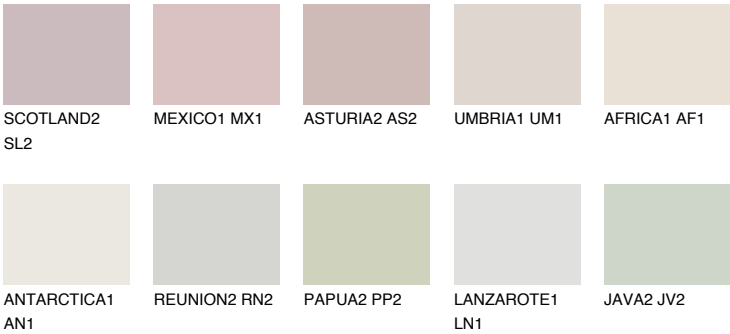

JAMAICA1 JM1

76% TSR 72%

Matching colours

COLOURS

INTENSE

For more information on plasters and paints, go to www.ceresit.lv

*The presented colours refer to plasters and paints offered by Ceresit. Due to the use of digital techniques, the presented colours might not represent the original ones, thus they cannot be considered as a reliable colour presentation. We recommend checking the authentic colour samples.