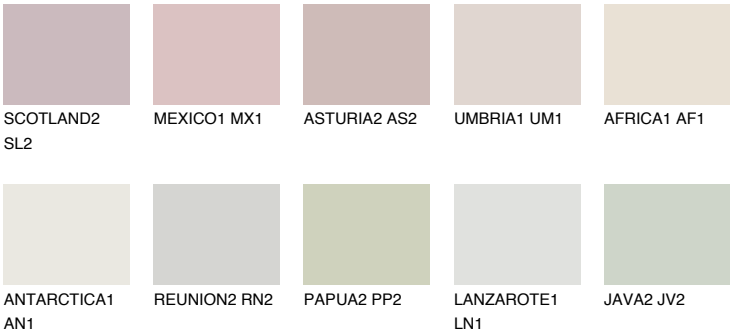

## JAMAICA1 JM1

76% TSR 72%

### Matching colours

#### COLOURS

#### INTENSE

For more information on plasters and paints, go to [www.ceresit.lv](http://www.ceresit.lv)

\*The presented colours refer to plasters and paints offered by Ceresit. Due to the use of digital techniques, the presented colours might not represent the original ones, thus they cannot be considered as a reliable colour presentation. We recommend checking the authentic colour samples.