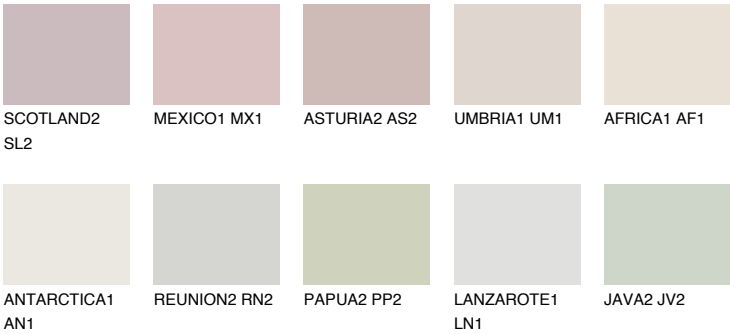

JAMAICA1 JM1

76% **TSR** 72%

Matching colours

COLOURS

INTENSE

For more information on plasters and paints, go to www.ceresit.lv

*The presented colours refer to plasters and paints offered by Ceresit. Due to the use of digital techniques, the presented colours might not represent the original ones, thus they cannot be considered as a reliable colour presentation. We recommend checking the authentic colour samples.