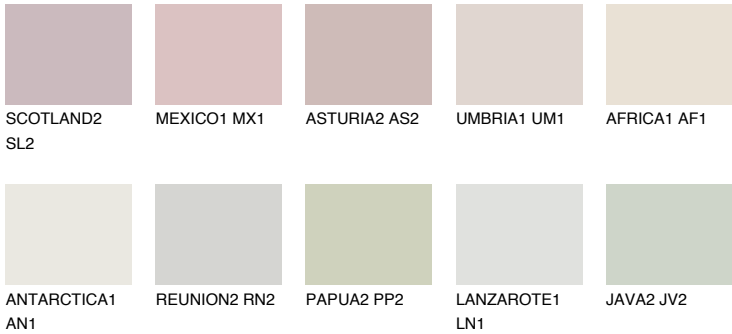

## JAMAICA1 JM1

76% **TSR** 72%

### Matching colours

#### COLOURS

#### INTENSE

For more information on plasters and paints, go to [www.ceresit.lv](http://www.ceresit.lv)

\*The presented colours refer to plasters and paints offered by Ceresit. Due to the use of digital techniques, the presented colours might not represent the original ones, thus they cannot be considered as a reliable colour presentation. We recommend checking the authentic colour samples.