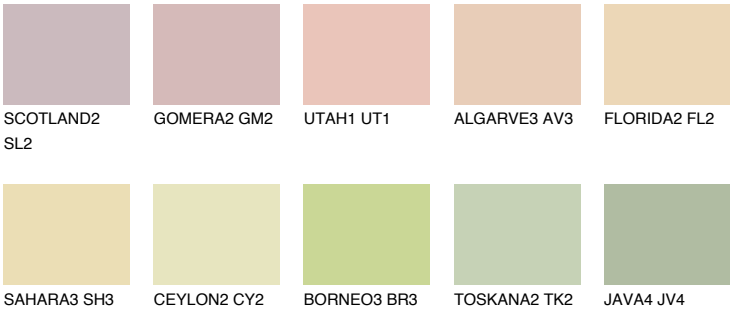

JAMAICA2 JM2

70% TSR 69%

Matching colours

COLOURS

INTENSE

For more information on plasters and paints, go to www.ceresit.lv

*The presented colours refer to plasters and paints offered by Ceresit. Due to the use of digital techniques, the presented colours might not represent the original ones, thus they cannot be considered as a reliable colour presentation. We recommend checking the authentic colour samples.