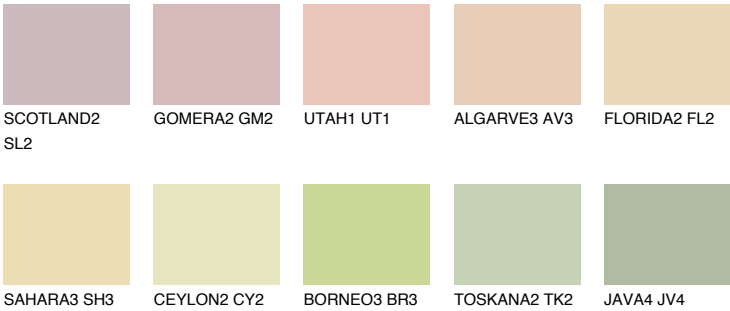

COLOUR DETAILS

JAMAICA2 JM2

70% TSR 69%

Matching colours

COLOURS

INTENSE

For more information on plasters and paints, go to www.ceresit.lv

*The presented colours refer to plasters and paints offered by Ceresit. Due to the use of digital techniques, the presented colours might not represent the original ones, thus they cannot be considered as a reliable colour presentation. We recommend checking the authentic colour samples.