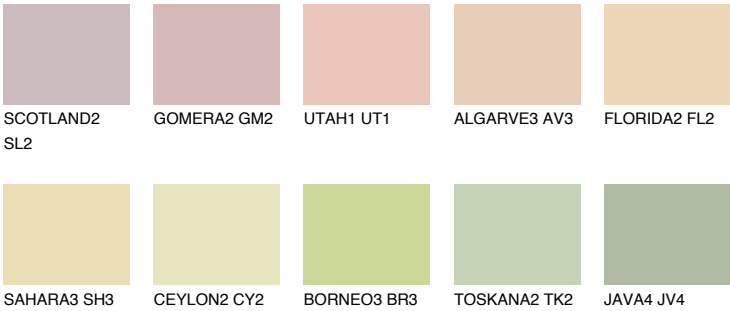

JAMAICA2 JM2

70% **TSR** 69%

Matching colours

COLOURS

INTENSE

For more information on plasters and paints, go to www.ceresit.lv

*The presented colours refer to plasters and paints offered by Ceresit. Due to the use of digital techniques, the presented colours might not represent the original ones, thus they cannot be considered as a reliable colour presentation. We recommend checking the authentic colour samples.