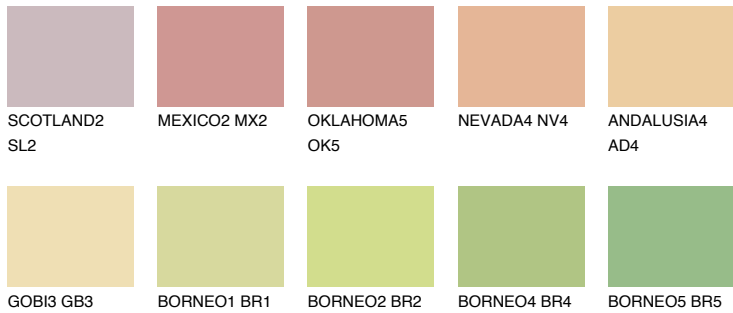

COLOUR DETAILS

JAMAICA3 JM3

63% TSR 64%

Matching colours

COLOURS

INTENSE

For more information on plasters and paints, go to www.ceresit.lv

*The presented colours refer to plasters and paints offered by Ceresit. Due to the use of digital techniques, the presented colours might not represent the original ones, thus they cannot be considered as a reliable colour presentation. We recommend checking the authentic colour samples.