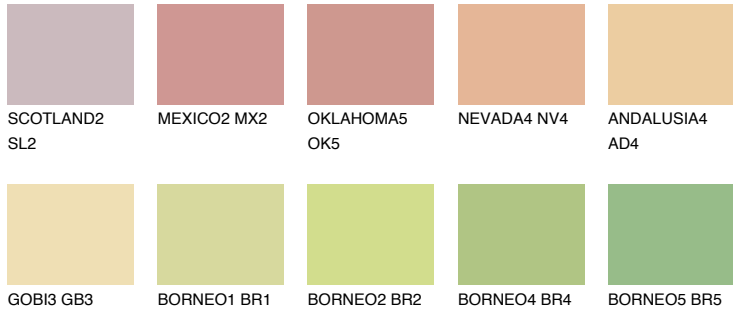

COLOUR DETAILS

JAMAICA3 JM3

63% TSR 64%

Matching colours

COLOURS

INTENSE

For more information on plasters and paints, go to www.ceresit.lv

*The presented colours refer to plasters and paints offered by Ceresit. Due to the use of digital techniques, the presented colours might not represent the original ones, thus they cannot be considered as a reliable colour presentation. We recommend checking the authentic colour samples.