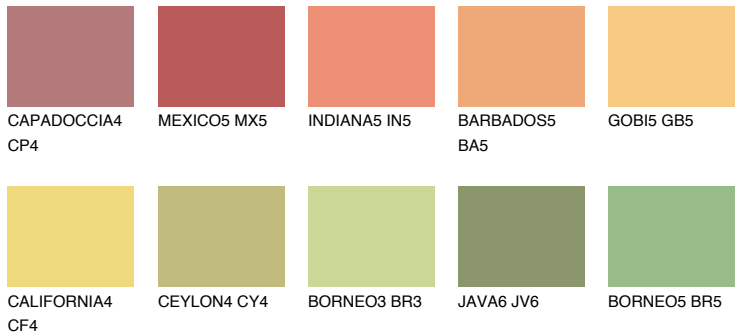

COLOUR DETAILS

JAMAICA4 JM4

57% TSR 61%

Matching colours

COLOURS

INTENSE

For more information on plasters and paints, go to www.ceresit.lv

*The presented colours refer to plasters and paints offered by Ceresit. Due to the use of digital techniques, the presented colours might not represent the original ones, thus they cannot be considered as a reliable colour presentation. We recommend checking the authentic colour samples.