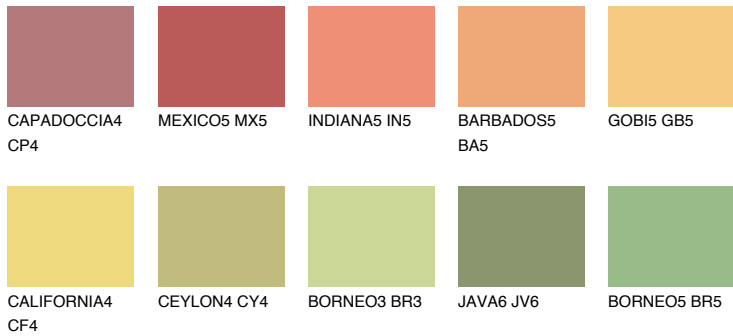

COLOUR DETAILS

JAMAICA4 JM4

57% TSR 61%

Matching colours

COLOURS

INTENSE

For more information on plasters and paints, go to www.ceresit.lv

*The presented colours refer to plasters and paints offered by Ceresit. Due to the use of digital techniques, the presented colours might not represent the original ones, thus they cannot be considered as a reliable colour presentation. We recommend checking the authentic colour samples.