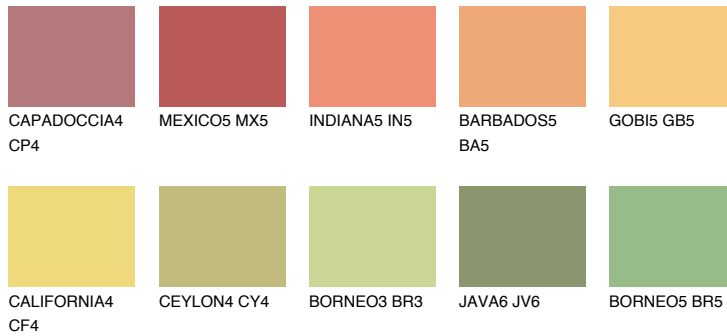

COLOUR DETAILS

JAMAICA4 JM4

57% TSR 61%

Matching colours

COLOURS

INTENSE

For more information on plasters and paints, go to www.ceresit.lv

*The presented colours refer to plasters and paints offered by Ceresit. Due to the use of digital techniques, the presented colours might not represent the original ones, thus they cannot be considered as a reliable colour presentation. We recommend checking the authentic colour samples.