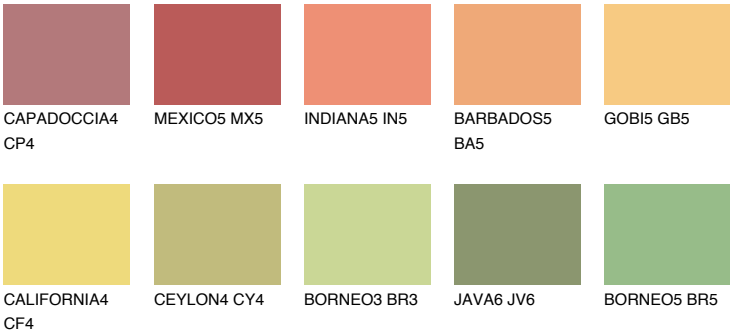

JAMAICA4 JM4

57% **TSR** 61%

Matching colours

COLOURS

INTENSE

For more information on plasters and paints, go to www.ceresit.lv

*The presented colours refer to plasters and paints offered by Ceresit. Due to the use of digital techniques, the presented colours might not represent the original ones, thus they cannot be considered as a reliable colour presentation. We recommend checking the authentic colour samples.