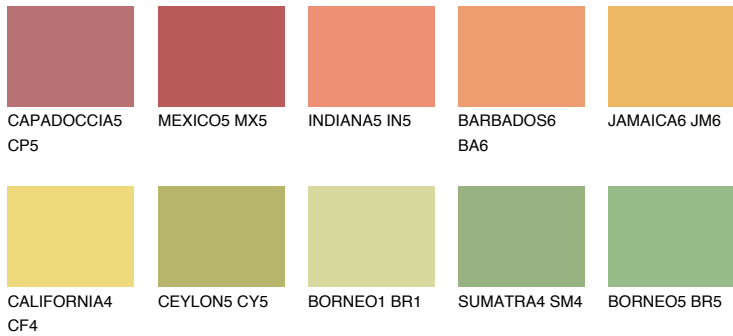

COLOUR DETAILS

JAMAICA5 JM5

57% TSR 63%

Matching colours

COLOURS

INTENSE

For more information on plasters and paints, go to www.ceresit.lv

*The presented colours refer to plasters and paints offered by Ceresit. Due to the use of digital techniques, the presented colours might not represent the original ones, thus they cannot be considered as a reliable colour presentation. We recommend checking the authentic colour samples.