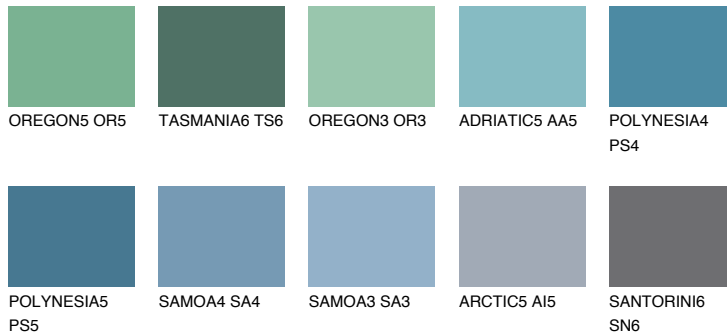

# COLOUR DETAILS

## TAHITI6 TH6

10% TSR 13%

### Matching colours

#### COLOURS