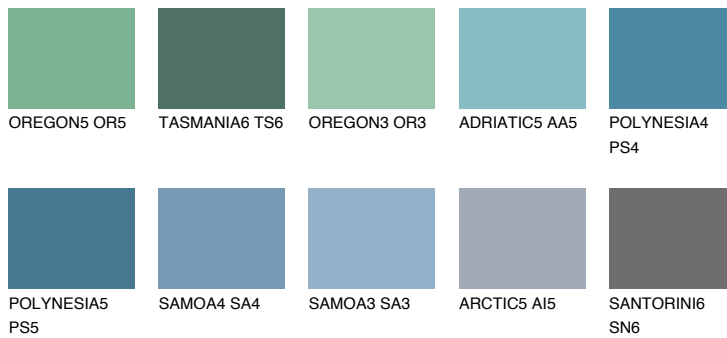

# COLOUR DETAILS

## TAHITI6 TH6

10% TSR 13%

### Matching colours

#### COLOURS