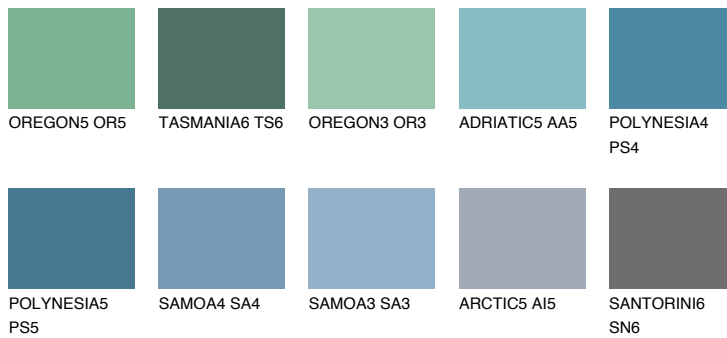

# COLOUR DETAILS

## TAHITI6 TH6

10% **TSR** 13%

### Matching colours

#### COLOURS