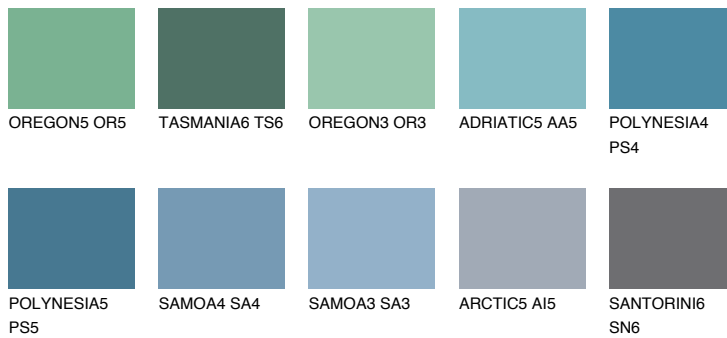

COLOUR DETAILS

TAHITI6 TH6

10% TSR 13%

Matching colours

COLOURS

INTENSE

For more information on plasters and paints, go to www.ceresit.lv

*The presented colours refer to plasters and paints offered by Ceresit. Due to the use of digital techniques, the presented colours might not represent the original ones, thus they cannot be considered as a reliable colour presentation. We recommend checking the authentic colour samples.