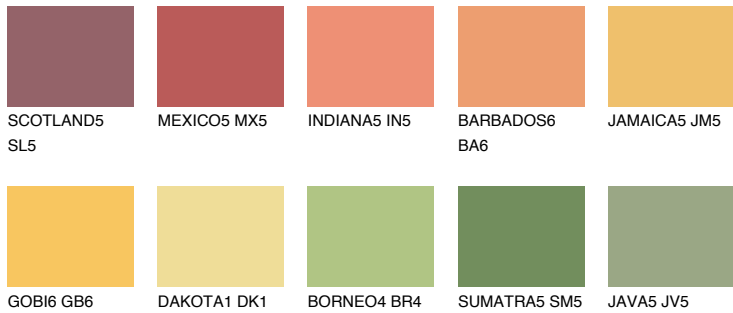

COLOUR DETAILS

JAMAICA6 JM6

54% TSR 61%

Matching colours

COLOURS

INTENSE

For more information on plasters and paints, go to www.ceresit.lv

*The presented colours refer to plasters and paints offered by Ceresit. Due to the use of digital techniques, the presented colours might not represent the original ones, thus they cannot be considered as a reliable colour presentation. We recommend checking the authentic colour samples.