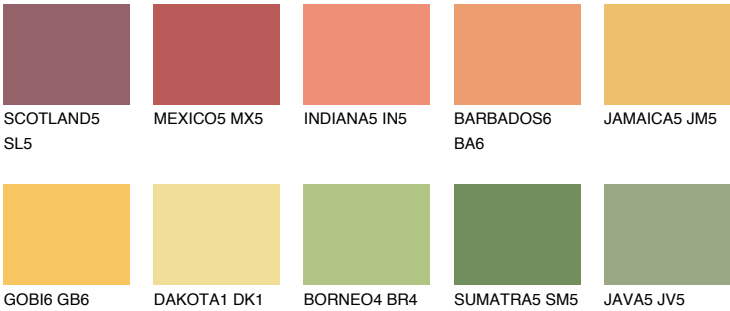

## JAMAICA6 JM6

54% **TSR** 61%

### Matching colours

#### COLOURS

#### INTENSE

For more information on plasters and paints, go to [www.ceresit.lv](http://www.ceresit.lv)

\*The presented colours refer to plasters and paints offered by Ceresit. Due to the use of digital techniques, the presented colours might not represent the original ones, thus they cannot be considered as a reliable colour presentation. We recommend checking the authentic colour samples.