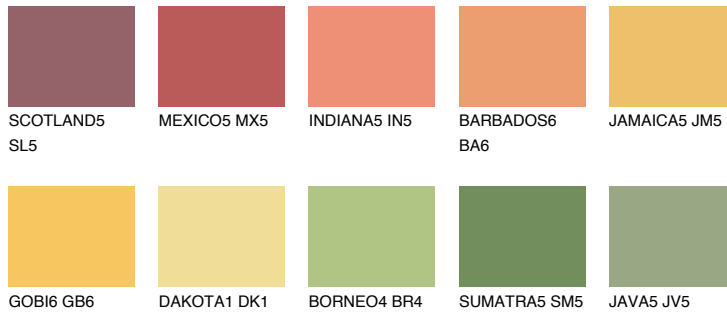

JAMAICA6 JM6

54% **TSR** 61%

Matching colours

COLOURS

INTENSE

For more information on plasters and paints, go to
www.ceresit.lv

*The presented colours refer to plasters and paints offered by Ceresit. Due to the use of digital techniques, the presented colours might not represent the original ones, thus they cannot be considered as a reliable colour presentation. We recommend checking the authentic colour samples.