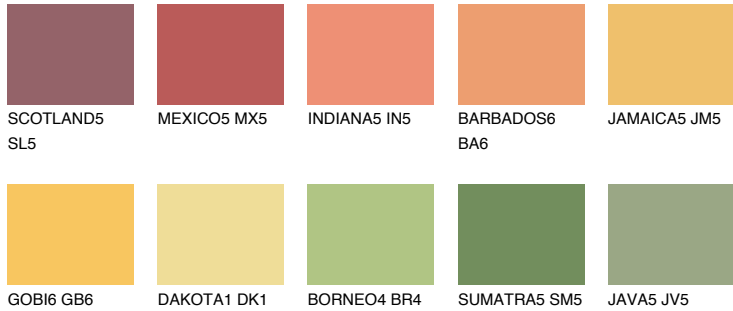

COLOUR DETAILS

JAMAICA6 JM6

54% TSR 61%

Matching colours

COLOURS

INTENSE

For more information on plasters and paints, go to www.ceresit.lv

*The presented colours refer to plasters and paints offered by Ceresit. Due to the use of digital techniques, the presented colours might not represent the original ones, thus they cannot be considered as a reliable colour presentation. We recommend checking the authentic colour samples.