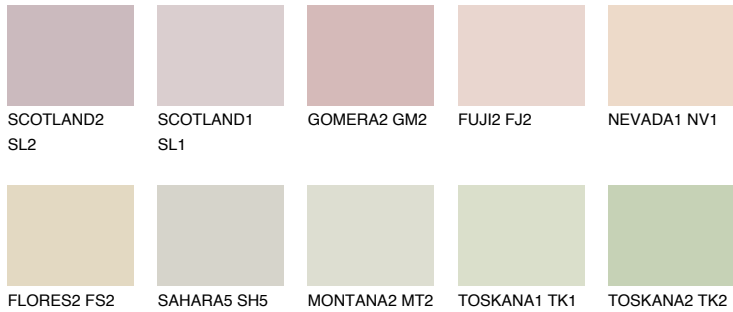

# COLOUR DETAILS

## Matching colours

### COLOURS

### INTENSE

For more information on plasters and paints, go to [www.ceresit.lv](http://www.ceresit.lv)

\*The presented colours refer to plasters and paints offered by Ceresit. Due to the use of digital techniques, the presented colours might not represent the original ones, thus they cannot be considered as a reliable colour presentation. We recommend checking the authentic colour samples.