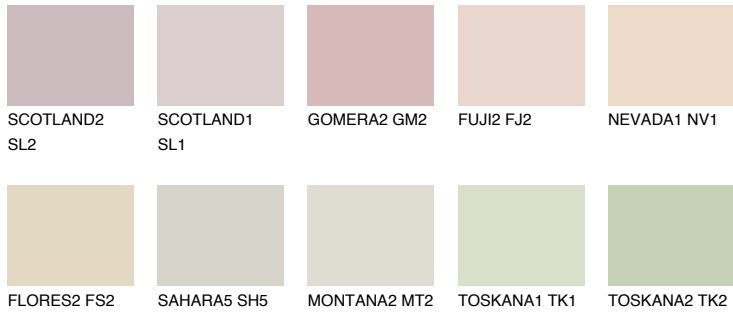

COLOUR DETAILS

MADAGASCAR1

MG1 74% **TSR** 69%

Matching colours

COLOURS

INTENSE

For more information on plasters and paints, go to www.ceresit.lv

*The presented colours refer to plasters and paints offered by Ceresit. Due to the use of digital techniques, the presented colours might not represent the original ones, thus they cannot be considered as a reliable colour presentation. We recommend checking the authentic colour samples.