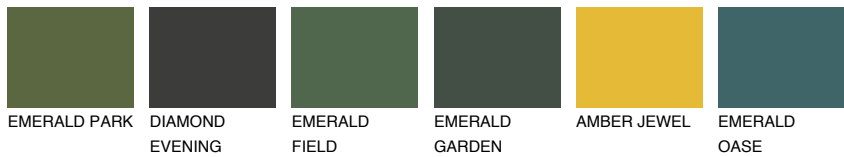

COLOUR DETAILS

MADAGASCAR1

MG1 74% **TSR** 69%

Matching colours

COLOURS

INTENSE

For more information on plasters and paints, go to www.ceresit.lv

*The presented colours refer to plasters and paints offered by Ceresit. Due to the use of digital techniques, the presented colours might not represent the original ones, thus they cannot be considered as a reliable colour presentation. We recommend checking the authentic colour samples.