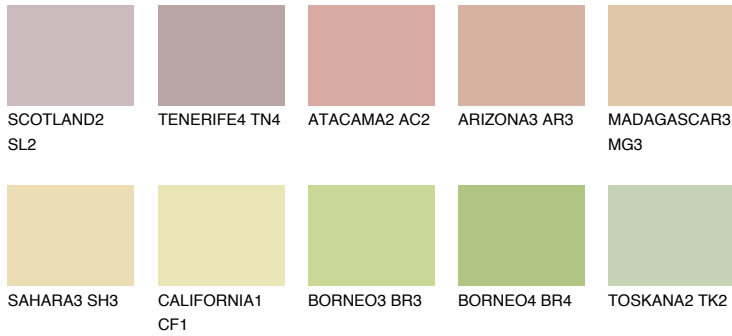

COLOUR DETAILS

MADAGASCAR2

MG2 65% TSR 63%

Matching colours

COLOURS

INTENSE

For more information on plasters and paints, go to www.ceresit.lv

*The presented colours refer to plasters and paints offered by Ceresit. Due to the use of digital techniques, the presented colours might not represent the original ones, thus they cannot be considered as a reliable colour presentation. We recommend checking the authentic colour samples.