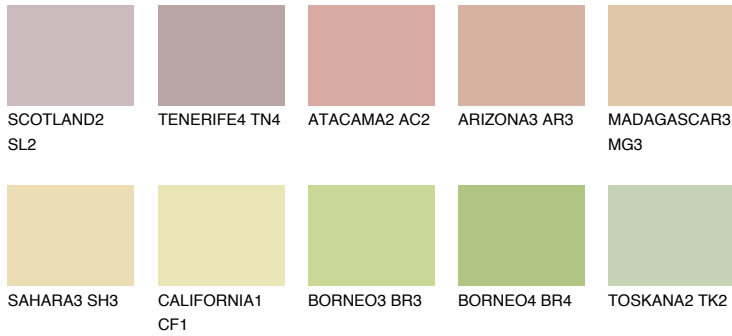

COLOUR DETAILS

MADAGASCAR2

MG2 65% TSR 63%

Matching colours

COLOURS

INTENSE

For more information on plasters and paints, go to
www.ceresit.lv

*The presented colours refer to plasters and paints offered by Ceresit. Due to the use of digital techniques, the presented colours might not represent the original ones, thus they cannot be considered as a reliable colour presentation. We recommend checking the authentic colour samples.