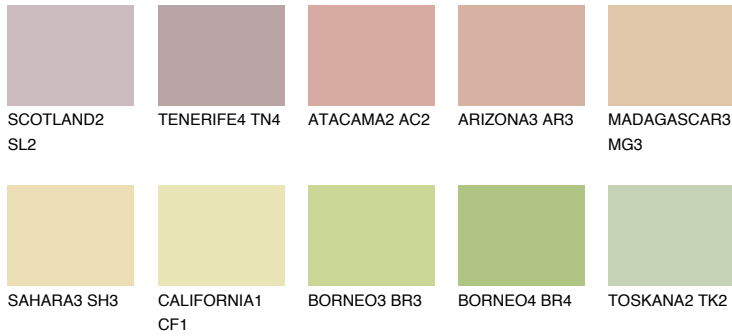

COLOUR DETAILS

MADAGASCAR2

MG2 63% **TSR 63%**

Matching colours

COLOURS

INTENSE

For more information on plasters and paints, go to www.ceresit.lv

*The presented colours refer to plasters and paints offered by Ceresit. Due to the use of digital techniques, the presented colours might not represent the original ones, thus they cannot be considered as a reliable colour presentation. We recommend checking the authentic colour samples.