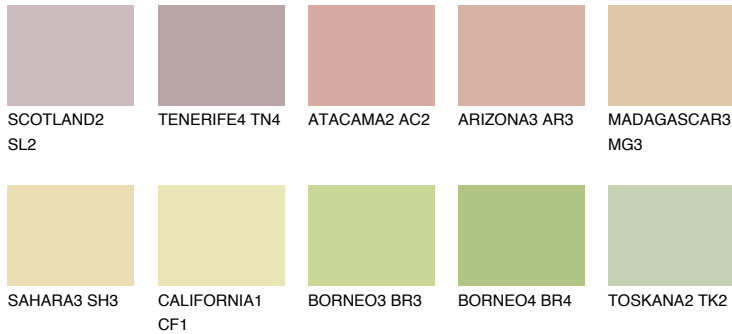

COLOUR DETAILS

MADAGASCAR2

MG2 65% TSR 63%

Matching colours

COLOURS

INTENSE

For more information on plasters and paints, go to www.ceresit.lv

*The presented colours refer to plasters and paints offered by Ceresit. Due to the use of digital techniques, the presented colours might not represent the original ones, thus they cannot be considered as a reliable colour presentation. We recommend checking the authentic colour samples.