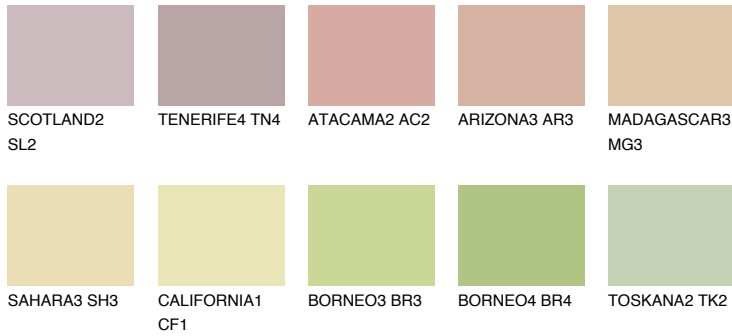

# COLOUR DETAILS

**MADAGASCAR2**

**MG2** 65% **TSR 63%**

## Matching colours

### COLOURS

### INTENSE

For more information on plasters and paints, go to [www.ceresit.lv](http://www.ceresit.lv)

\*The presented colours refer to plasters and paints offered by Ceresit. Due to the use of digital techniques, the presented colours might not represent the original ones, thus they cannot be considered as a reliable colour presentation. We recommend checking the authentic colour samples.