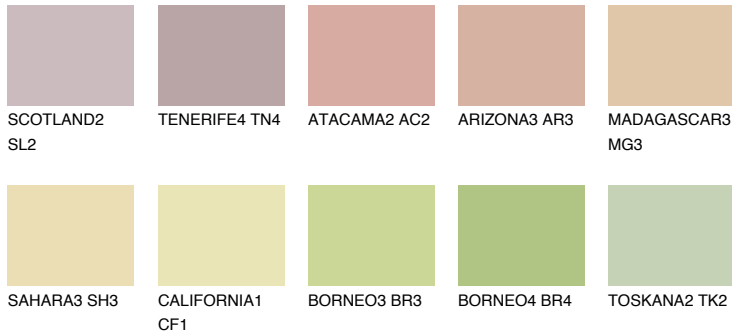

# COLOUR DETAILS

**MADAGASCAR2**

**MG2** 63% TSR 63%

## Matching colours

### COLOURS

### INTENSE

For more information on plasters and paints, go to [www.ceresit.lv](http://www.ceresit.lv)

\*The presented colours refer to plasters and paints offered by Ceresit. Due to the use of digital techniques, the presented colours might not represent the original ones, thus they cannot be considered as a reliable colour presentation. We recommend checking the authentic colour samples.