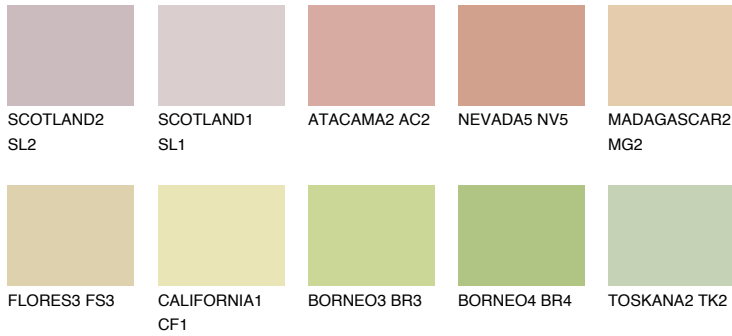

COLOUR DETAILS

MADAGASCAR3

MG3 59% **TSR 59%**

Matching colours

COLOURS

INTENSE

For more information on plasters and paints, go to
www.ceresit.lv

*The presented colours refer to plasters and paints offered by Ceresit. Due to the use of digital techniques, the presented colours might not represent the original ones, thus they cannot be considered as a reliable colour presentation. We recommend checking the authentic colour samples.