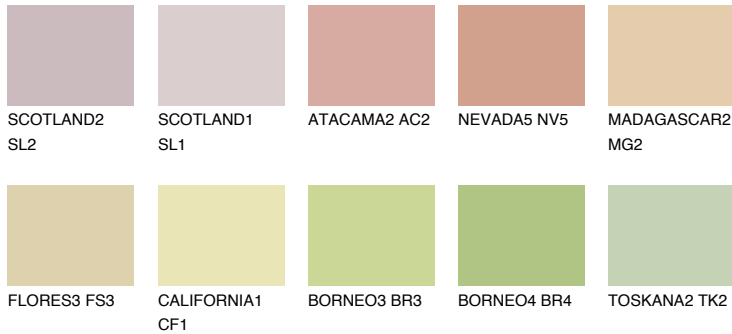

# COLOUR DETAILS

**MADAGASCAR3**

**MG3** 59% **TSR 59%**

## Matching colours

### COLOURS

### INTENSE

For more information on plasters and paints, go to [www.ceresit.lv](http://www.ceresit.lv)

\*The presented colours refer to plasters and paints offered by Ceresit. Due to the use of digital techniques, the presented colours might not represent the original ones, thus they cannot be considered as a reliable colour presentation. We recommend checking the authentic colour samples.