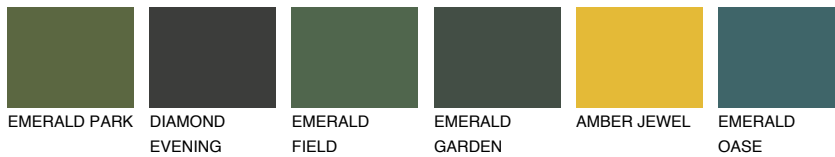

COLOUR DETAILS

MADAGASCAR3

MG3 TSR 59%

Matching colours

COLOURS

INTENSE

For more information on plasters and paints, go to www.ceresit.lv

*The presented colours refer to plasters and paints offered by Ceresit. Due to the use of digital techniques, the presented colours might not represent the original ones, thus they cannot be considered as a reliable colour presentation. We recommend checking the authentic colour samples.