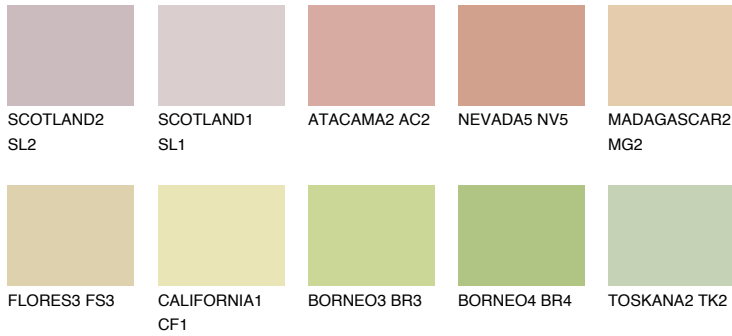

COLOUR DETAILS

MADAGASCAR3

MG3 TSR 59%

Matching colours

COLOURS

INTENSE

For more information on plasters and paints, go to www.ceresit.lv

*The presented colours refer to plasters and paints offered by Ceresit. Due to the use of digital techniques, the presented colours might not represent the original ones, thus they cannot be considered as a reliable colour presentation. We recommend checking the authentic colour samples.