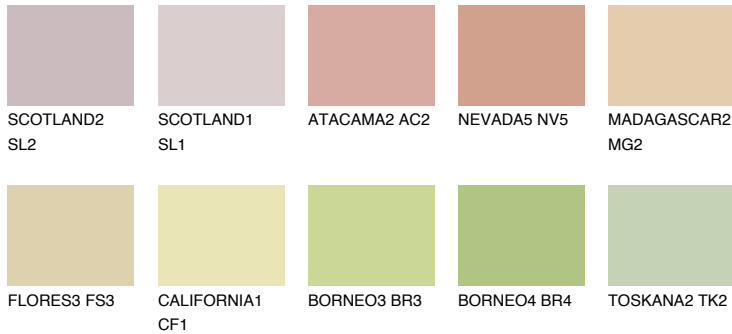

COLOUR DETAILS

MADAGASCAR3

MG3 TSR 59%

Matching colours

COLOURS

INTENSE

For more information on plasters and paints, go to
www.ceresit.lv

*The presented colours refer to plasters and paints offered by Ceresit. Due to the use of digital techniques, the presented colours might not represent the original ones, thus they cannot be considered as a reliable colour presentation. We recommend checking the authentic colour samples.