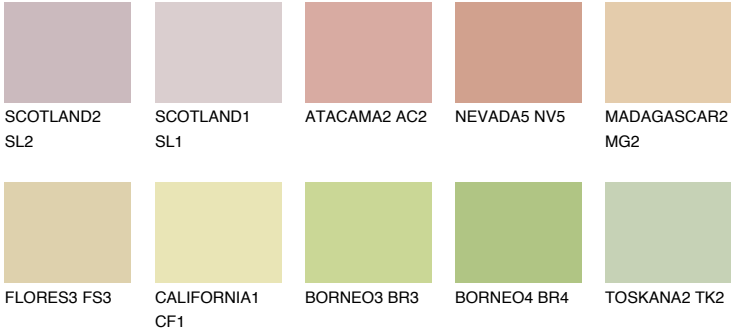

## MADAGASCAR3

**MG3** 59% **TSR 59%**

### Matching colours

#### COLOURS

#### INTENSE

For more information on plasters and paints, go to [www.ceresit.lv](http://www.ceresit.lv)

\*The presented colours refer to plasters and paints offered by Ceresit. Due to the use of digital techniques, the presented colours might not represent the original ones, thus they cannot be considered as a reliable colour presentation. We recommend checking the authentic colour samples.