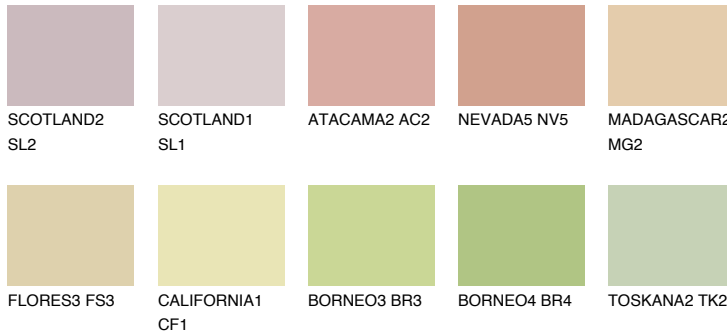

COLOUR DETAILS

MADAGASCAR3

MG3 TSR 59%

Matching colours

COLOURS

INTENSE

For more information on plasters and paints, go to www.ceresit.lv

*The presented colours refer to plasters and paints offered by Ceresit. Due to the use of digital techniques, the presented colours might not represent the original ones, thus they cannot be considered as a reliable colour presentation. We recommend checking the authentic colour samples.