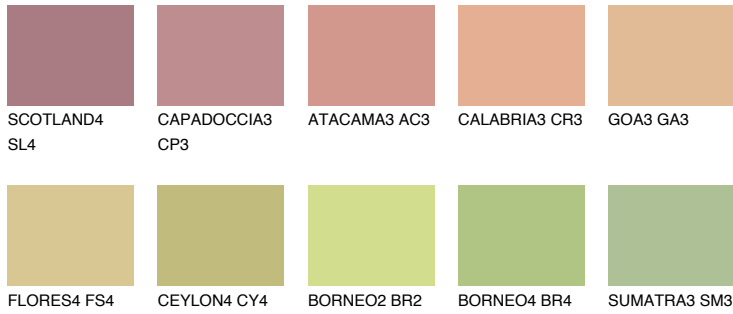

# COLOUR DETAILS

**MADAGASCAR4**

**MG4** 54% **TSR 55%**

## Matching colours

### COLOURS

### INTENSE

For more information on plasters and paints, go to  
[www.ceresit.lv](http://www.ceresit.lv)

\*The presented colours refer to plasters and paints offered by Ceresit. Due to the use of digital techniques, the presented colours might not represent the original ones, thus they cannot be considered as a reliable colour presentation. We recommend checking the authentic colour samples.