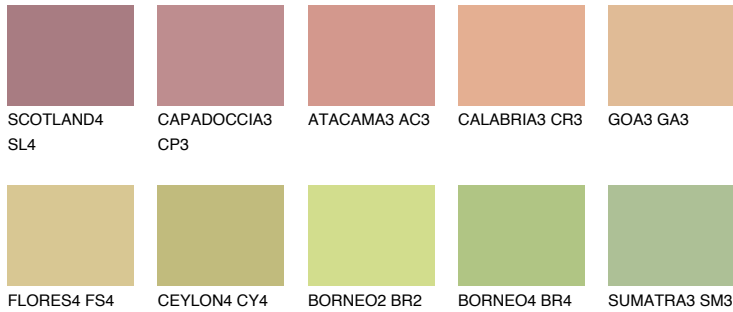

COLOUR DETAILS

MADAGASCAR4

MG4 54% **TSR 55%**

Matching colours

COLOURS

INTENSE

For more information on plasters and paints, go to www.ceresit.lv

*The presented colours refer to plasters and paints offered by Ceresit. Due to the use of digital techniques, the presented colours might not represent the original ones, thus they cannot be considered as a reliable colour presentation. We recommend checking the authentic colour samples.