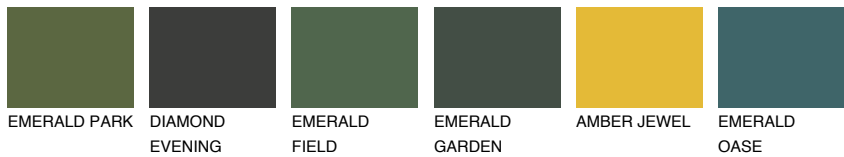

INTENSE

For more information on plasters and paints, go to www.ceresit.lv