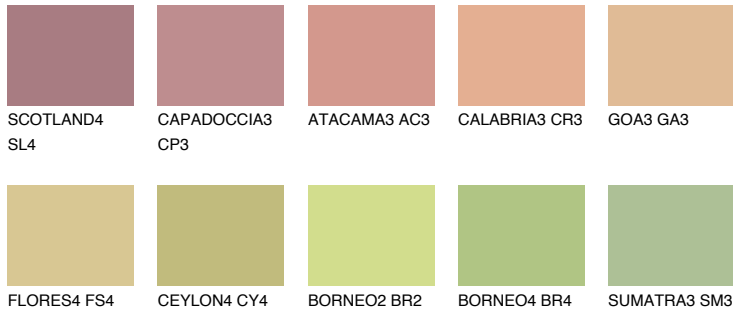

COLOUR DETAILS

MADAGASCAR4

MG4 54% **TSR 55%**

Matching colours

COLOURS

INTENSE

For more information on plasters and paints, go to www.ceresit.lv

*The presented colours refer to plasters and paints offered by Ceresit. Due to the use of digital techniques, the presented colours might not represent the original ones, thus they cannot be considered as a reliable colour presentation. We recommend checking the authentic colour samples.