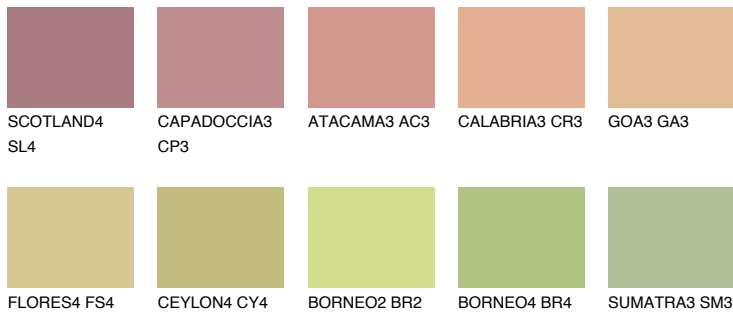

# COLOUR DETAILS

**MADAGASCAR4**

**MG4** 54% **TSR 55%**

## Matching colours

### COLOURS

### INTENSE

For more information on plasters and paints, go to [www.ceresit.lv](http://www.ceresit.lv)

\*The presented colours refer to plasters and paints offered by Ceresit. Due to the use of digital techniques, the presented colours might not represent the original ones, thus they cannot be considered as a reliable colour presentation. We recommend checking the authentic colour samples.