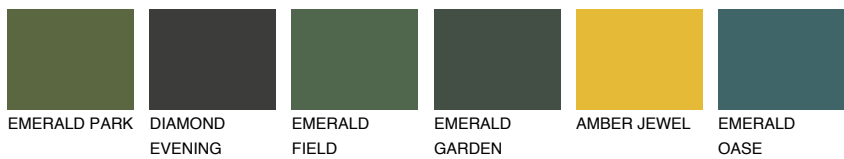

INTENSE

For more information on plasters and paints, go to www.ceresit.lv