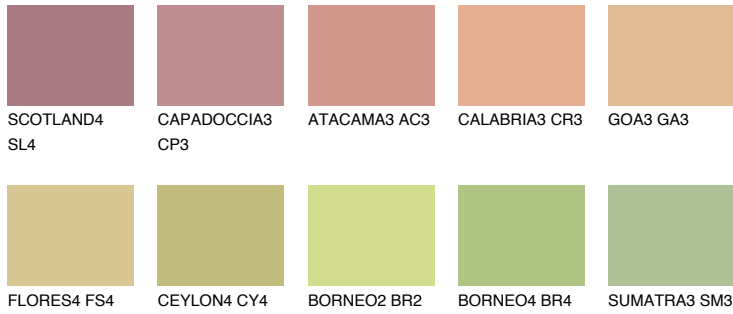

# COLOUR DETAILS

**MADAGASCAR4**

**MG4** 54% **TSR 55%**

## Matching colours

### COLOURS

### INTENSE

For more information on plasters and paints, go to [www.ceresit.lv](http://www.ceresit.lv)

\*The presented colours refer to plasters and paints offered by Ceresit. Due to the use of digital techniques, the presented colours might not represent the original ones, thus they cannot be considered as a reliable colour presentation. We recommend checking the authentic colour samples.