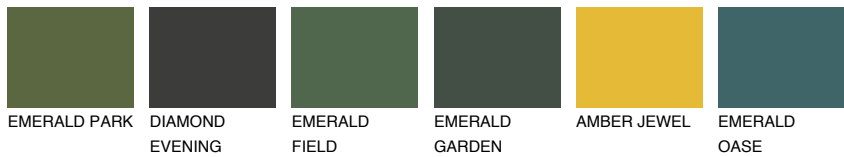

COLOUR DETAILS

MADAGASCAR4

MG4 54% **TSR 55%**

Matching colours

COLOURS

INTENSE

For more information on plasters and paints, go to www.ceresit.lv

*The presented colours refer to plasters and paints offered by Ceresit. Due to the use of digital techniques, the presented colours might not represent the original ones, thus they cannot be considered as a reliable colour presentation. We recommend checking the authentic colour samples.