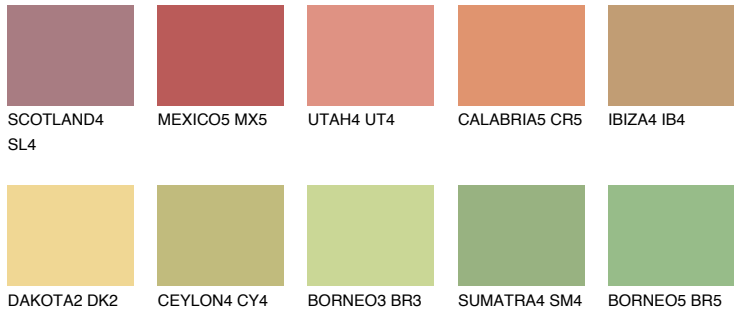

COLOUR DETAILS

MADAGASCAR5

MG5 51% **TSR 52%**

Matching colours

COLOURS

INTENSE

For more information on plasters and paints, go to www.ceresit.lv

*The presented colours refer to plasters and paints offered by Ceresit. Due to the use of digital techniques, the presented colours might not represent the original ones, thus they cannot be considered as a reliable colour presentation. We recommend checking the authentic colour samples.