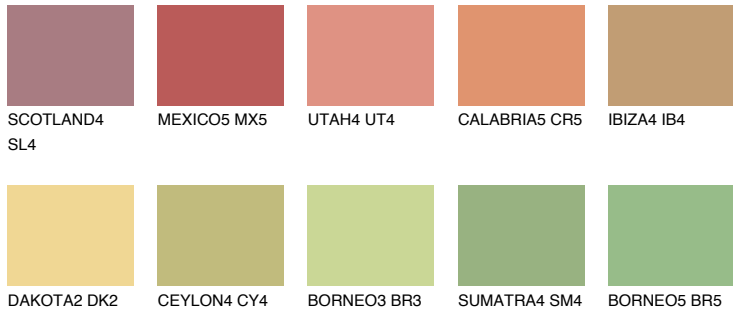

COLOUR DETAILS

MADAGASCAR5

MG5 51% **TSR 52%**

Matching colours

COLOURS

INTENSE

For more information on plasters and paints, go to www.ceresit.lv

*The presented colours refer to plasters and paints offered by Ceresit. Due to the use of digital techniques, the presented colours might not represent the original ones, thus they cannot be considered as a reliable colour presentation. We recommend checking the authentic colour samples.